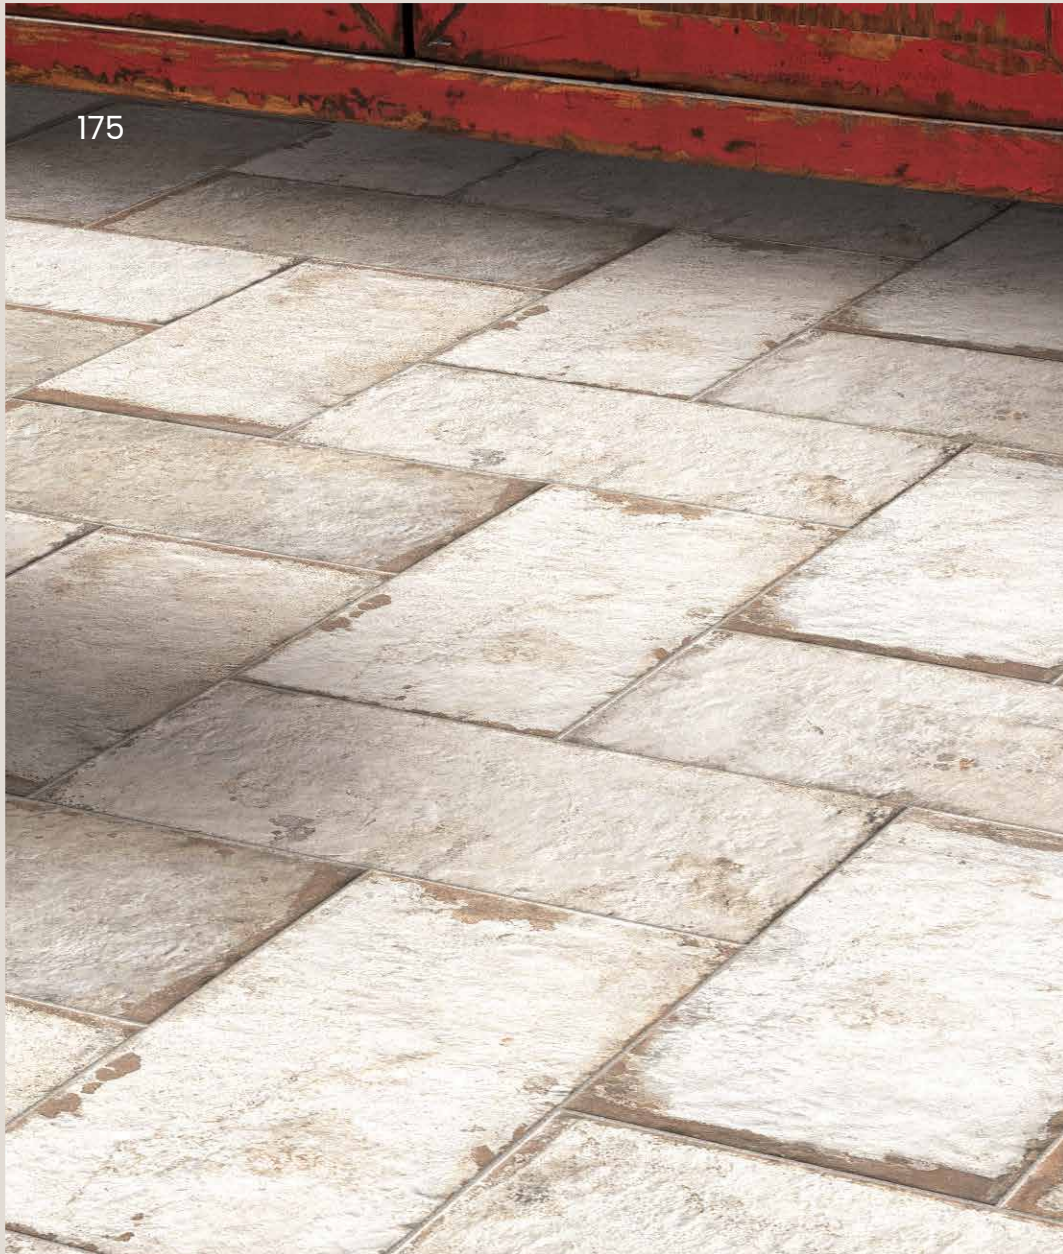

## HAVANA COLLECTION

Havana Collection is porcelain tiles from Italy for wall & floor surfaces

174

HAVANA COLLECTION

175

200x200 / 200x400 Havana Sky

200x200 / 200x400 Havana Malecon

200x200 / 200x400 Havana Sugarcane