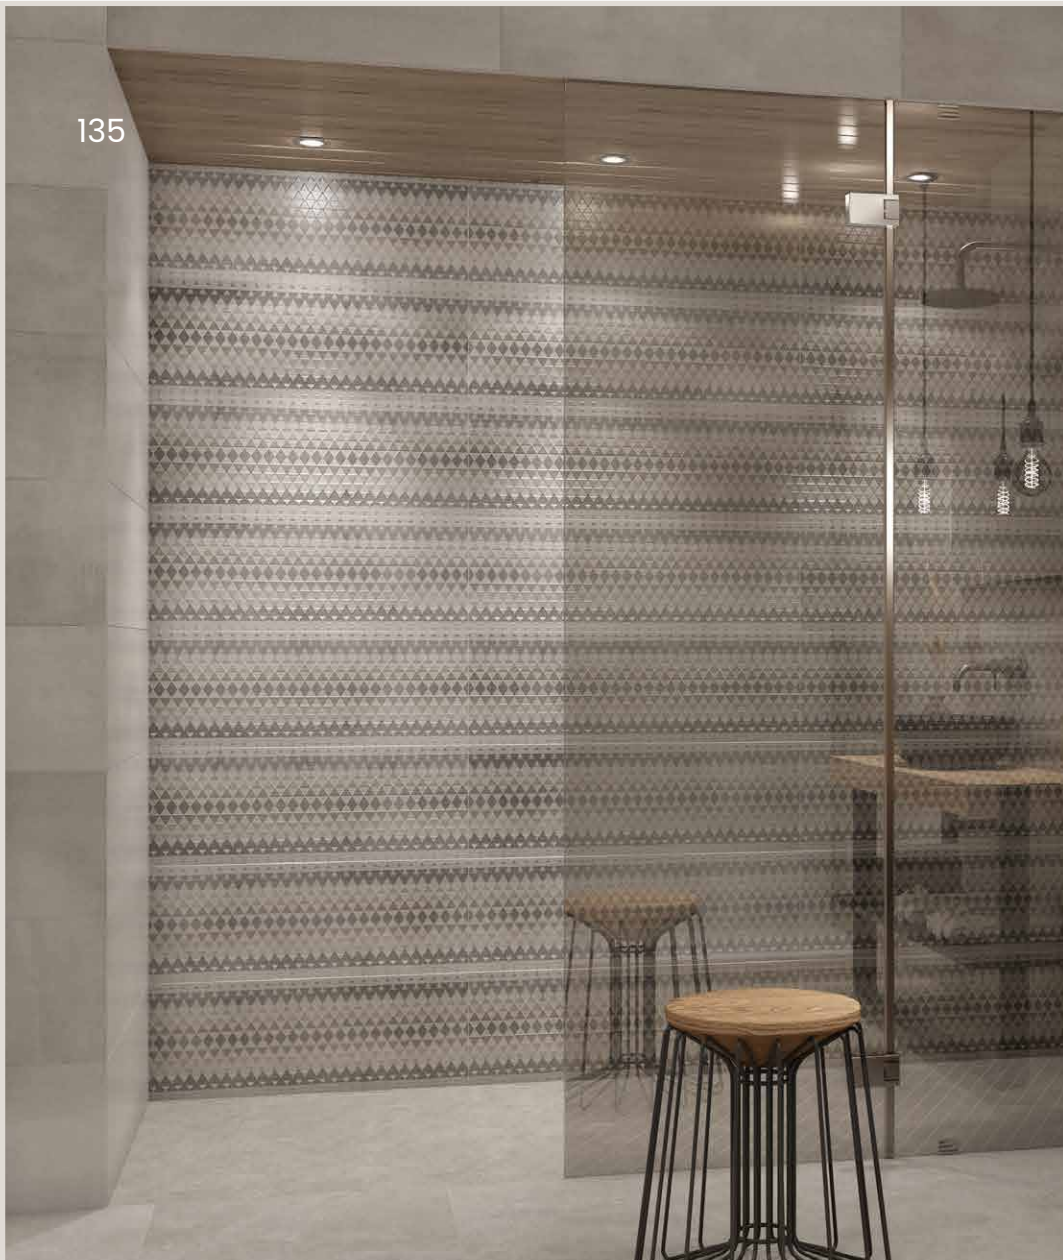

# CHANNEL COLLECTION

Channel Collection is a white body ceramic tiles from Spain for wall surfaces

134

CHANNEL COLLECTION

135

300x900 Channel Grey

300x900 Riv Channel Grey

300x900 Channel Linen