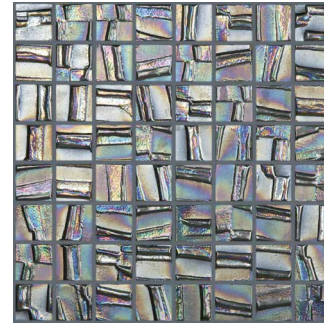

315X315 Moon Metaillc

Colors	Application	Finish	Size/mm	Pc/Box	m²/Box	Kg/Box
4	Wall / Floor	Matt	315x315	20	2,00	21