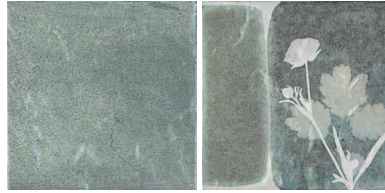

## SABINE COLLECTION

Clay Collection is porcelain tiles from Spain for wall & floor surfaces

289

SABINE COLLECTION

290

150x150  
Sabine Grey

150x150  
Sabine Lake Grey

150x150  
Sabine Green