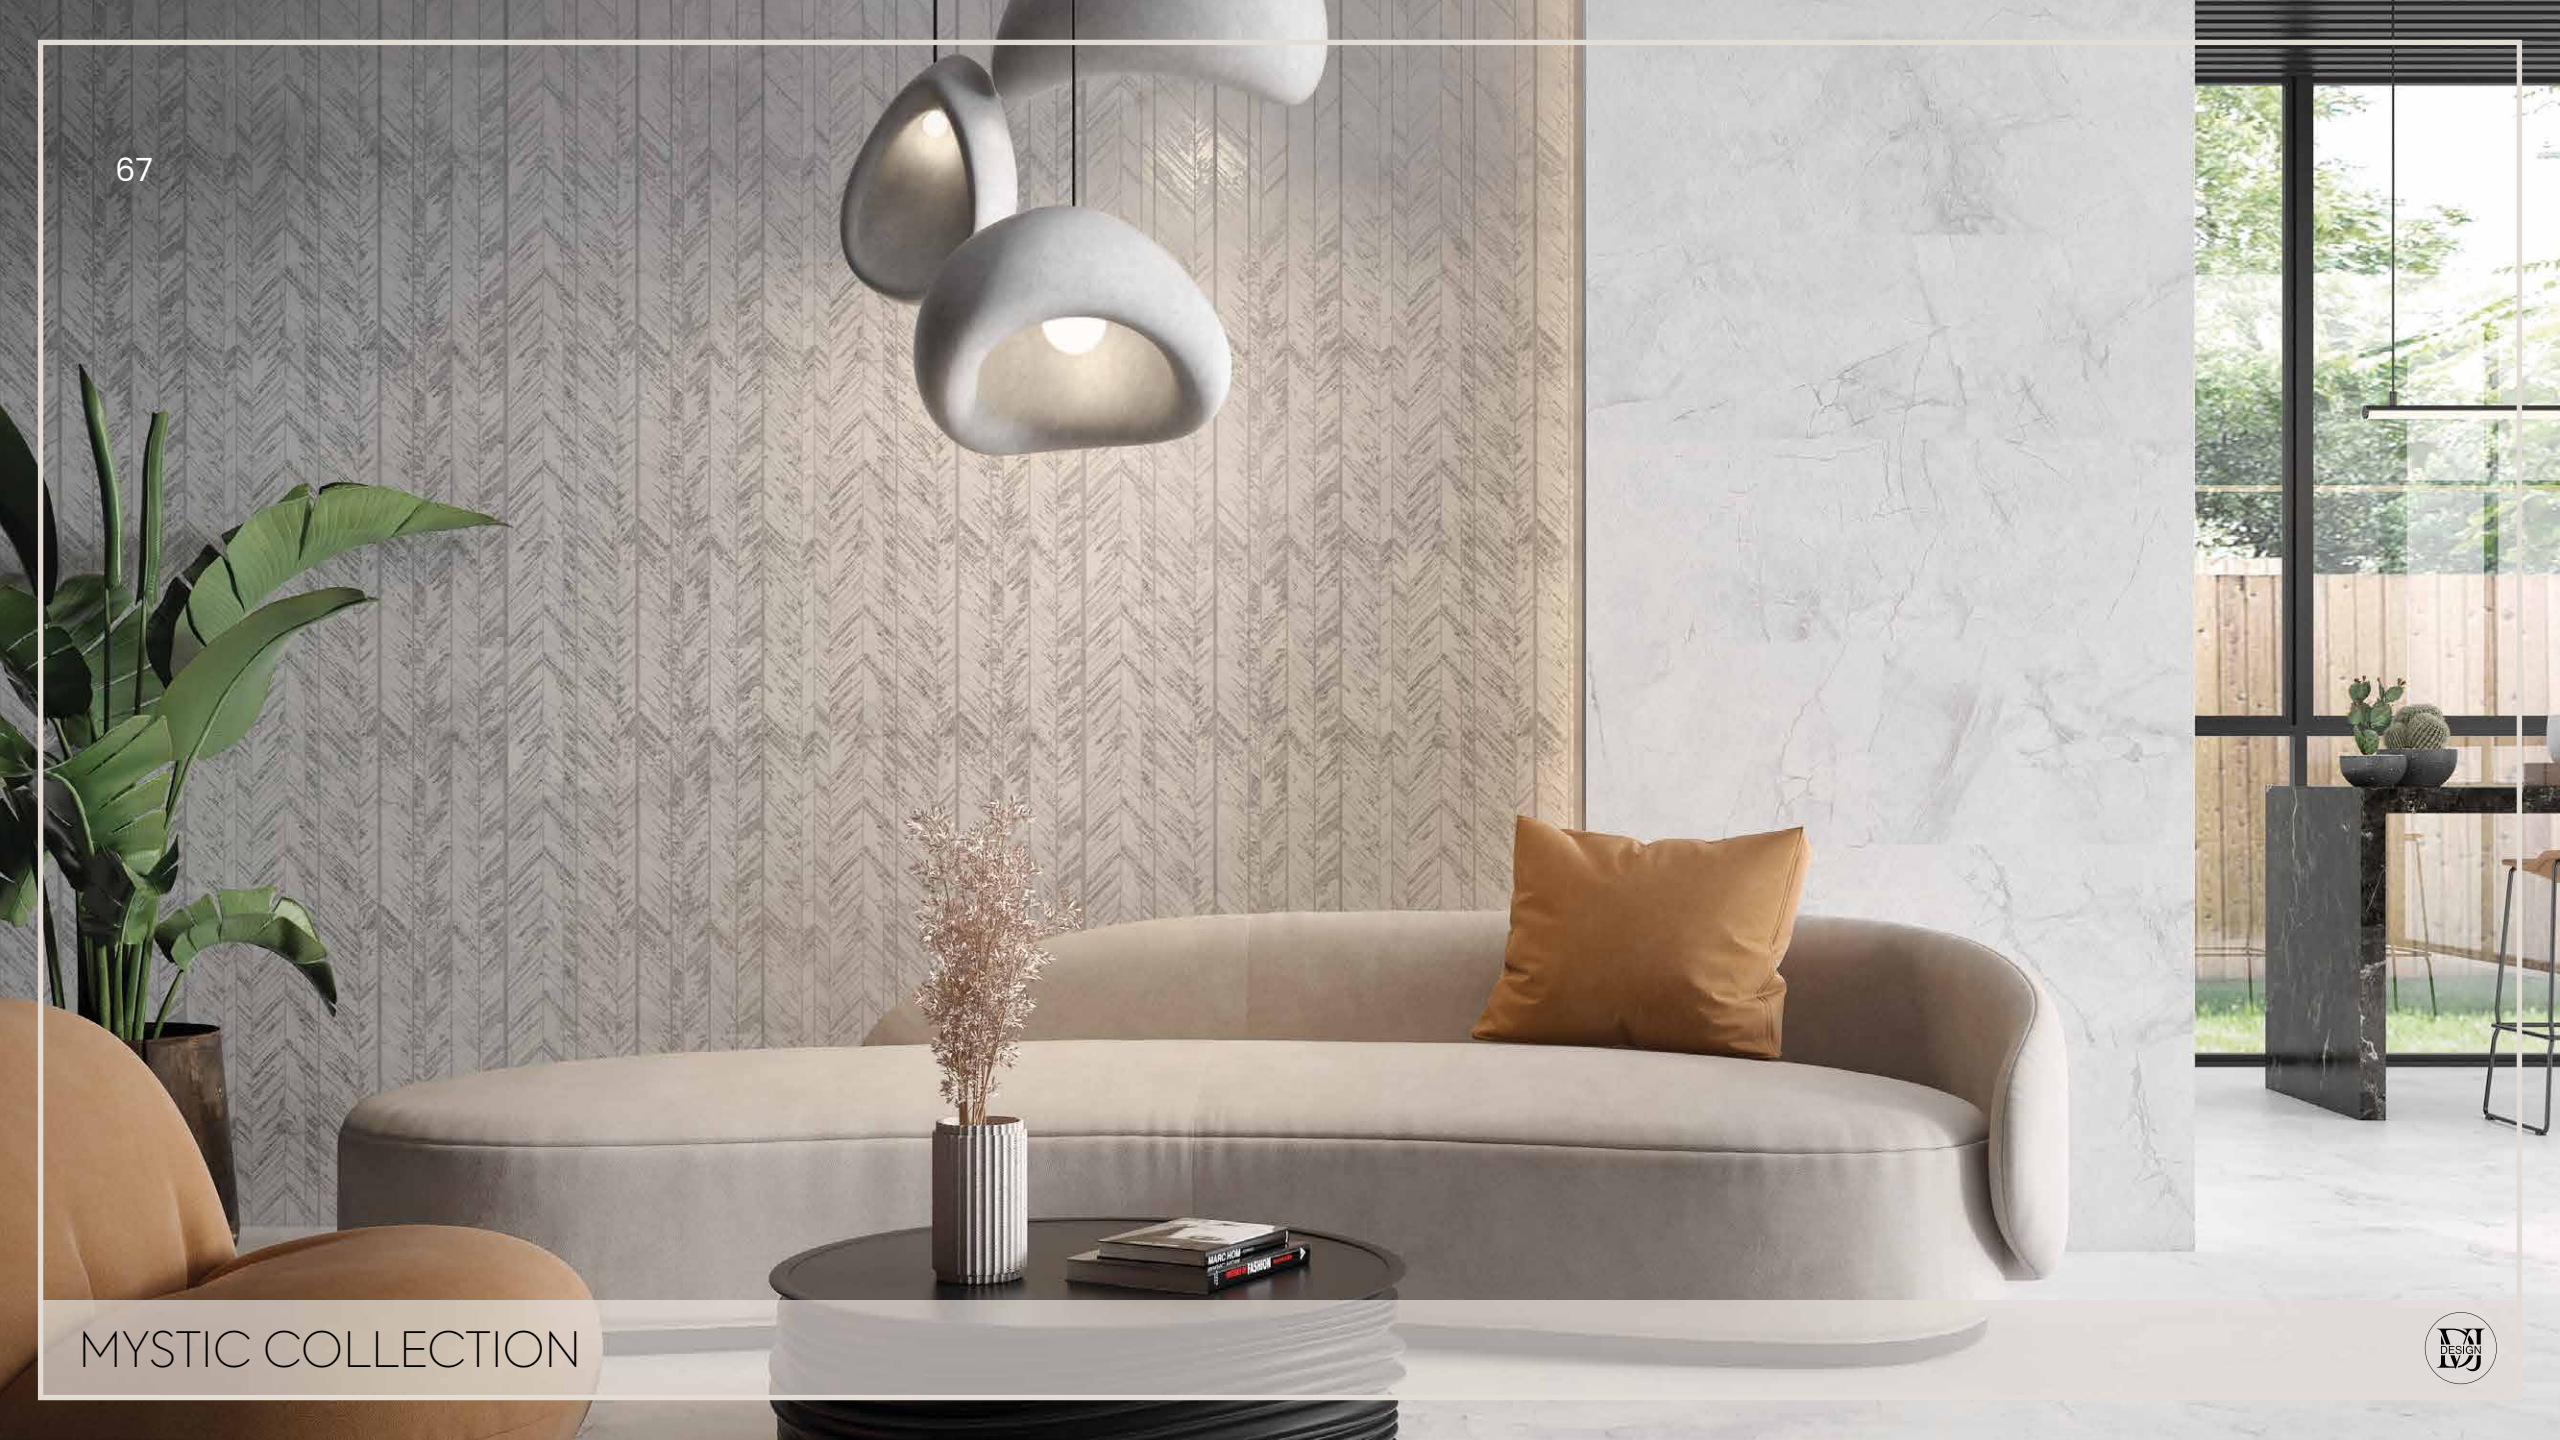

## MYSTIC COLLECTION

Mystic Collection is white body ceramic tiles from Spain for wall surfaces

MYSTIC COLLECTION

MYSTIC COLLECTION

400x1200 Borghini Gold Vecchio

400x1200 Borghini Concept Gold Vecchio

400x1200 Occitanie Beige Vecchio