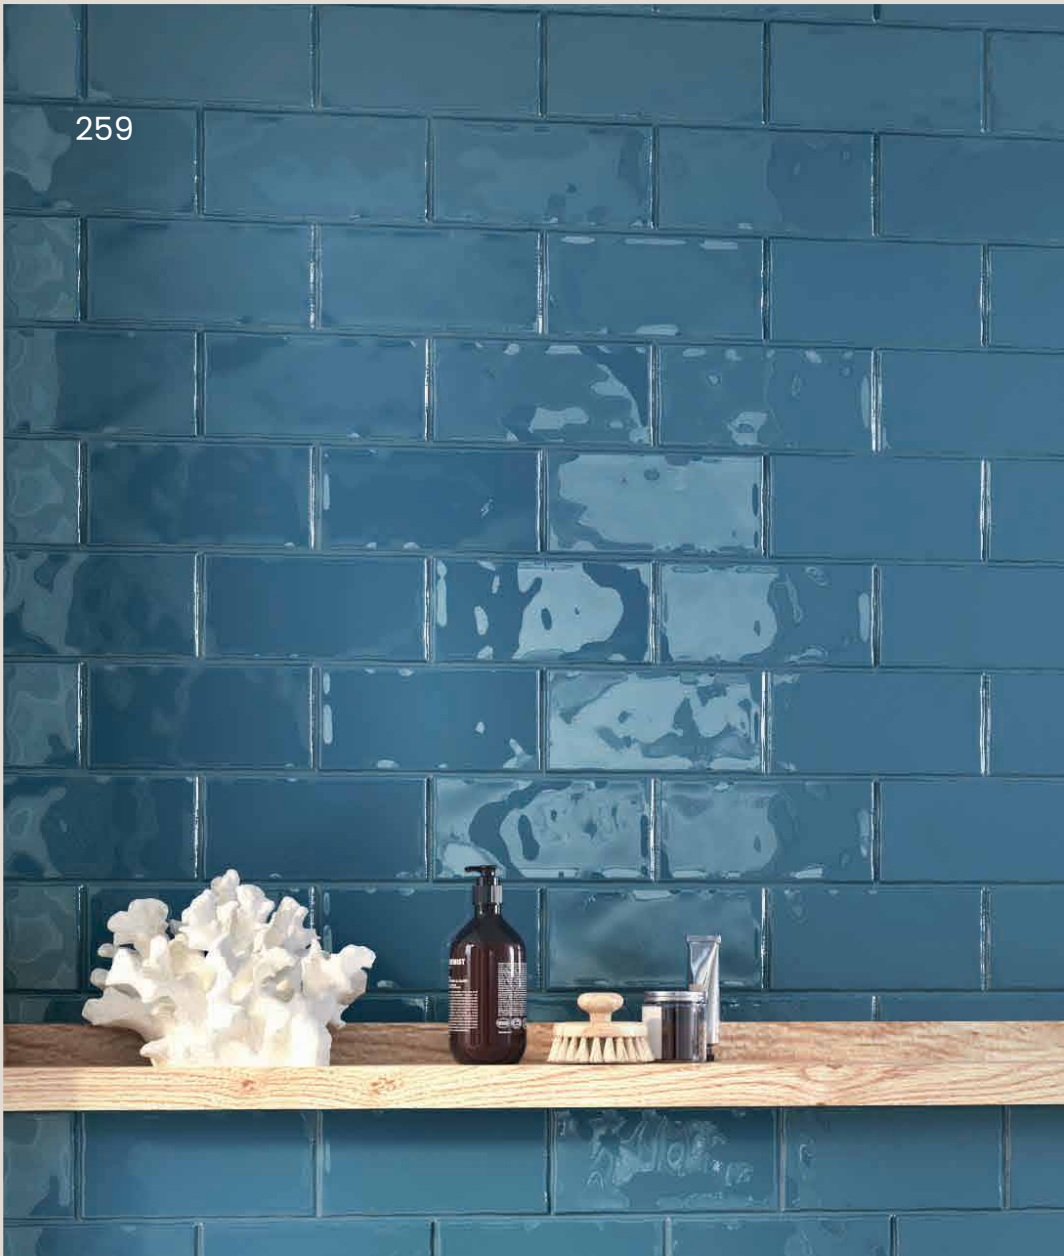

## TRENDY COLLECTION

Trendy Collection is white body ceramic tiles from Spain for wall surfaces

257

TRENDY COLLECTION

259

TRENDY COLLECTION

125x250 Trendy White (Matt+Gloss)

125x250 Trendy Blue (Matt+Gloss)