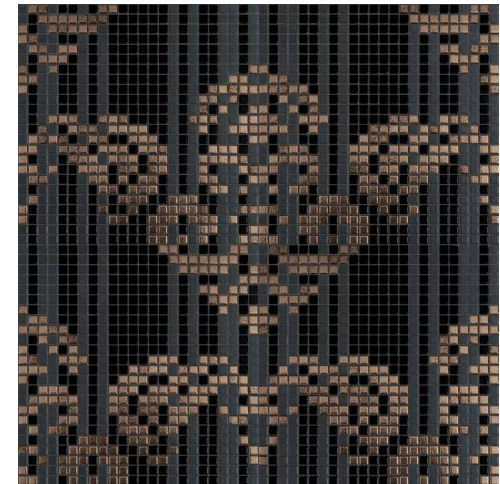

300X300 REJINA 01

Colors	Application	Finish	Size/mm	Pc/Box	m²/Box	Kg/Box
2	Wall / Floor	Matt	300x300	12	1,08	16