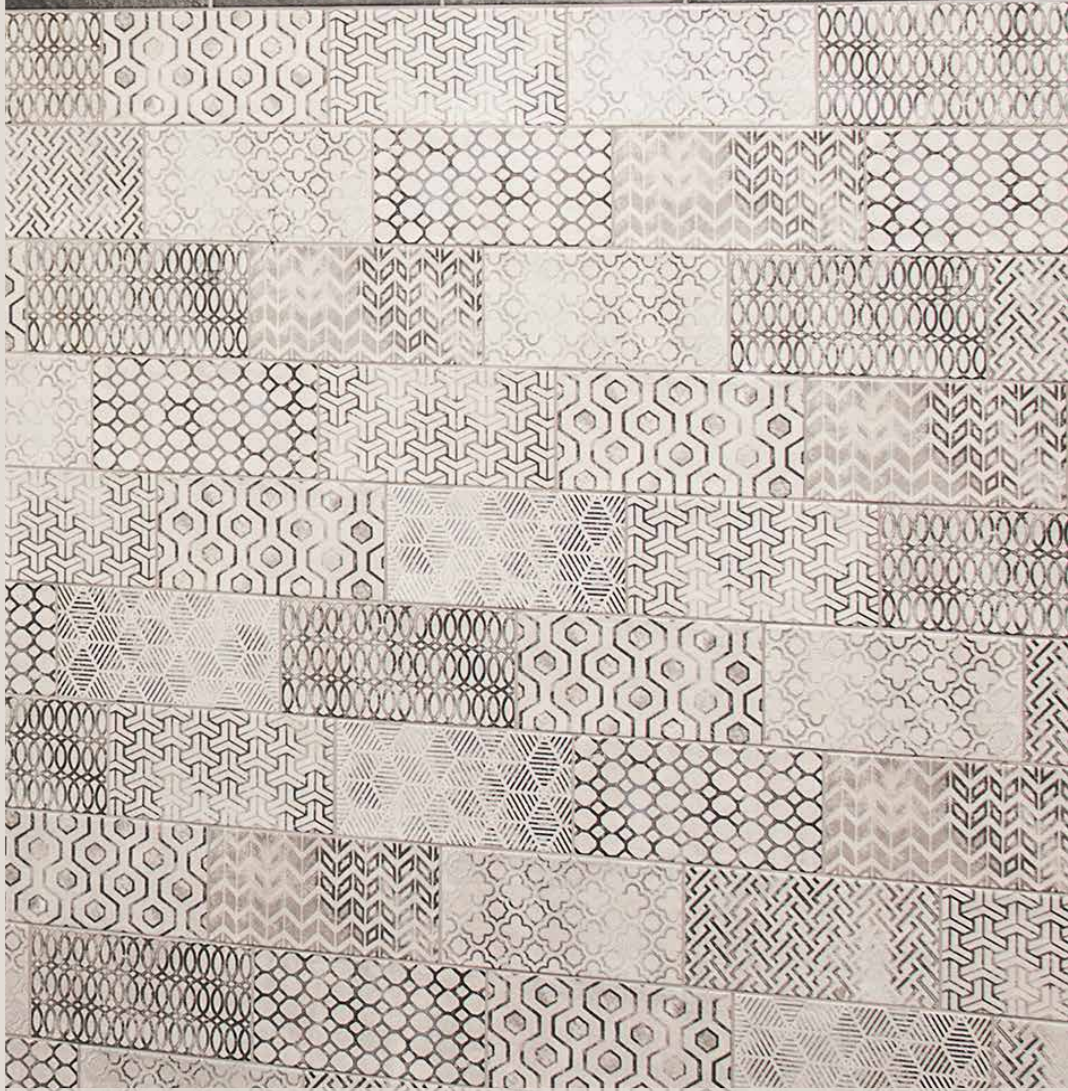

RAVENA COLLECTION

280

RAVENA COLLECTION

281

RAVENA COLLECTION

100x200 Ravena Decor Fabio Blanco

100x200 Ravena Decor Fabio Natural

Colors	Application	Finish	Size/mm	Pc/Box	m <sup>2</sup> /Box	Kg/Box
2	Wall	Matt	100x200	50	1,00	14