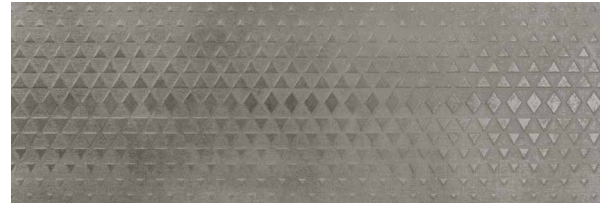

# CHANNEL COLLECTION

Channel Collection is a white body ceramic tiles from Spain for wall surfaces

134

CHANNEL COLLECTION

135

300x900 Channel Grey

300x900 Riv Channel Grey

300x900 Channel Linen