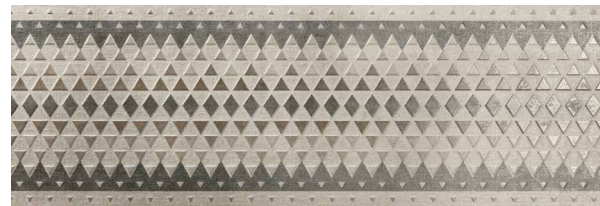

# CHANNEL COLLECTION

Channel Collection is a white body ceramic tiles from Spain for wall surfaces

134

CHANNEL COLLECTION

135

300x900 Channel Grey

300x900 Riv Channel Grey

300x900 Channel Linen