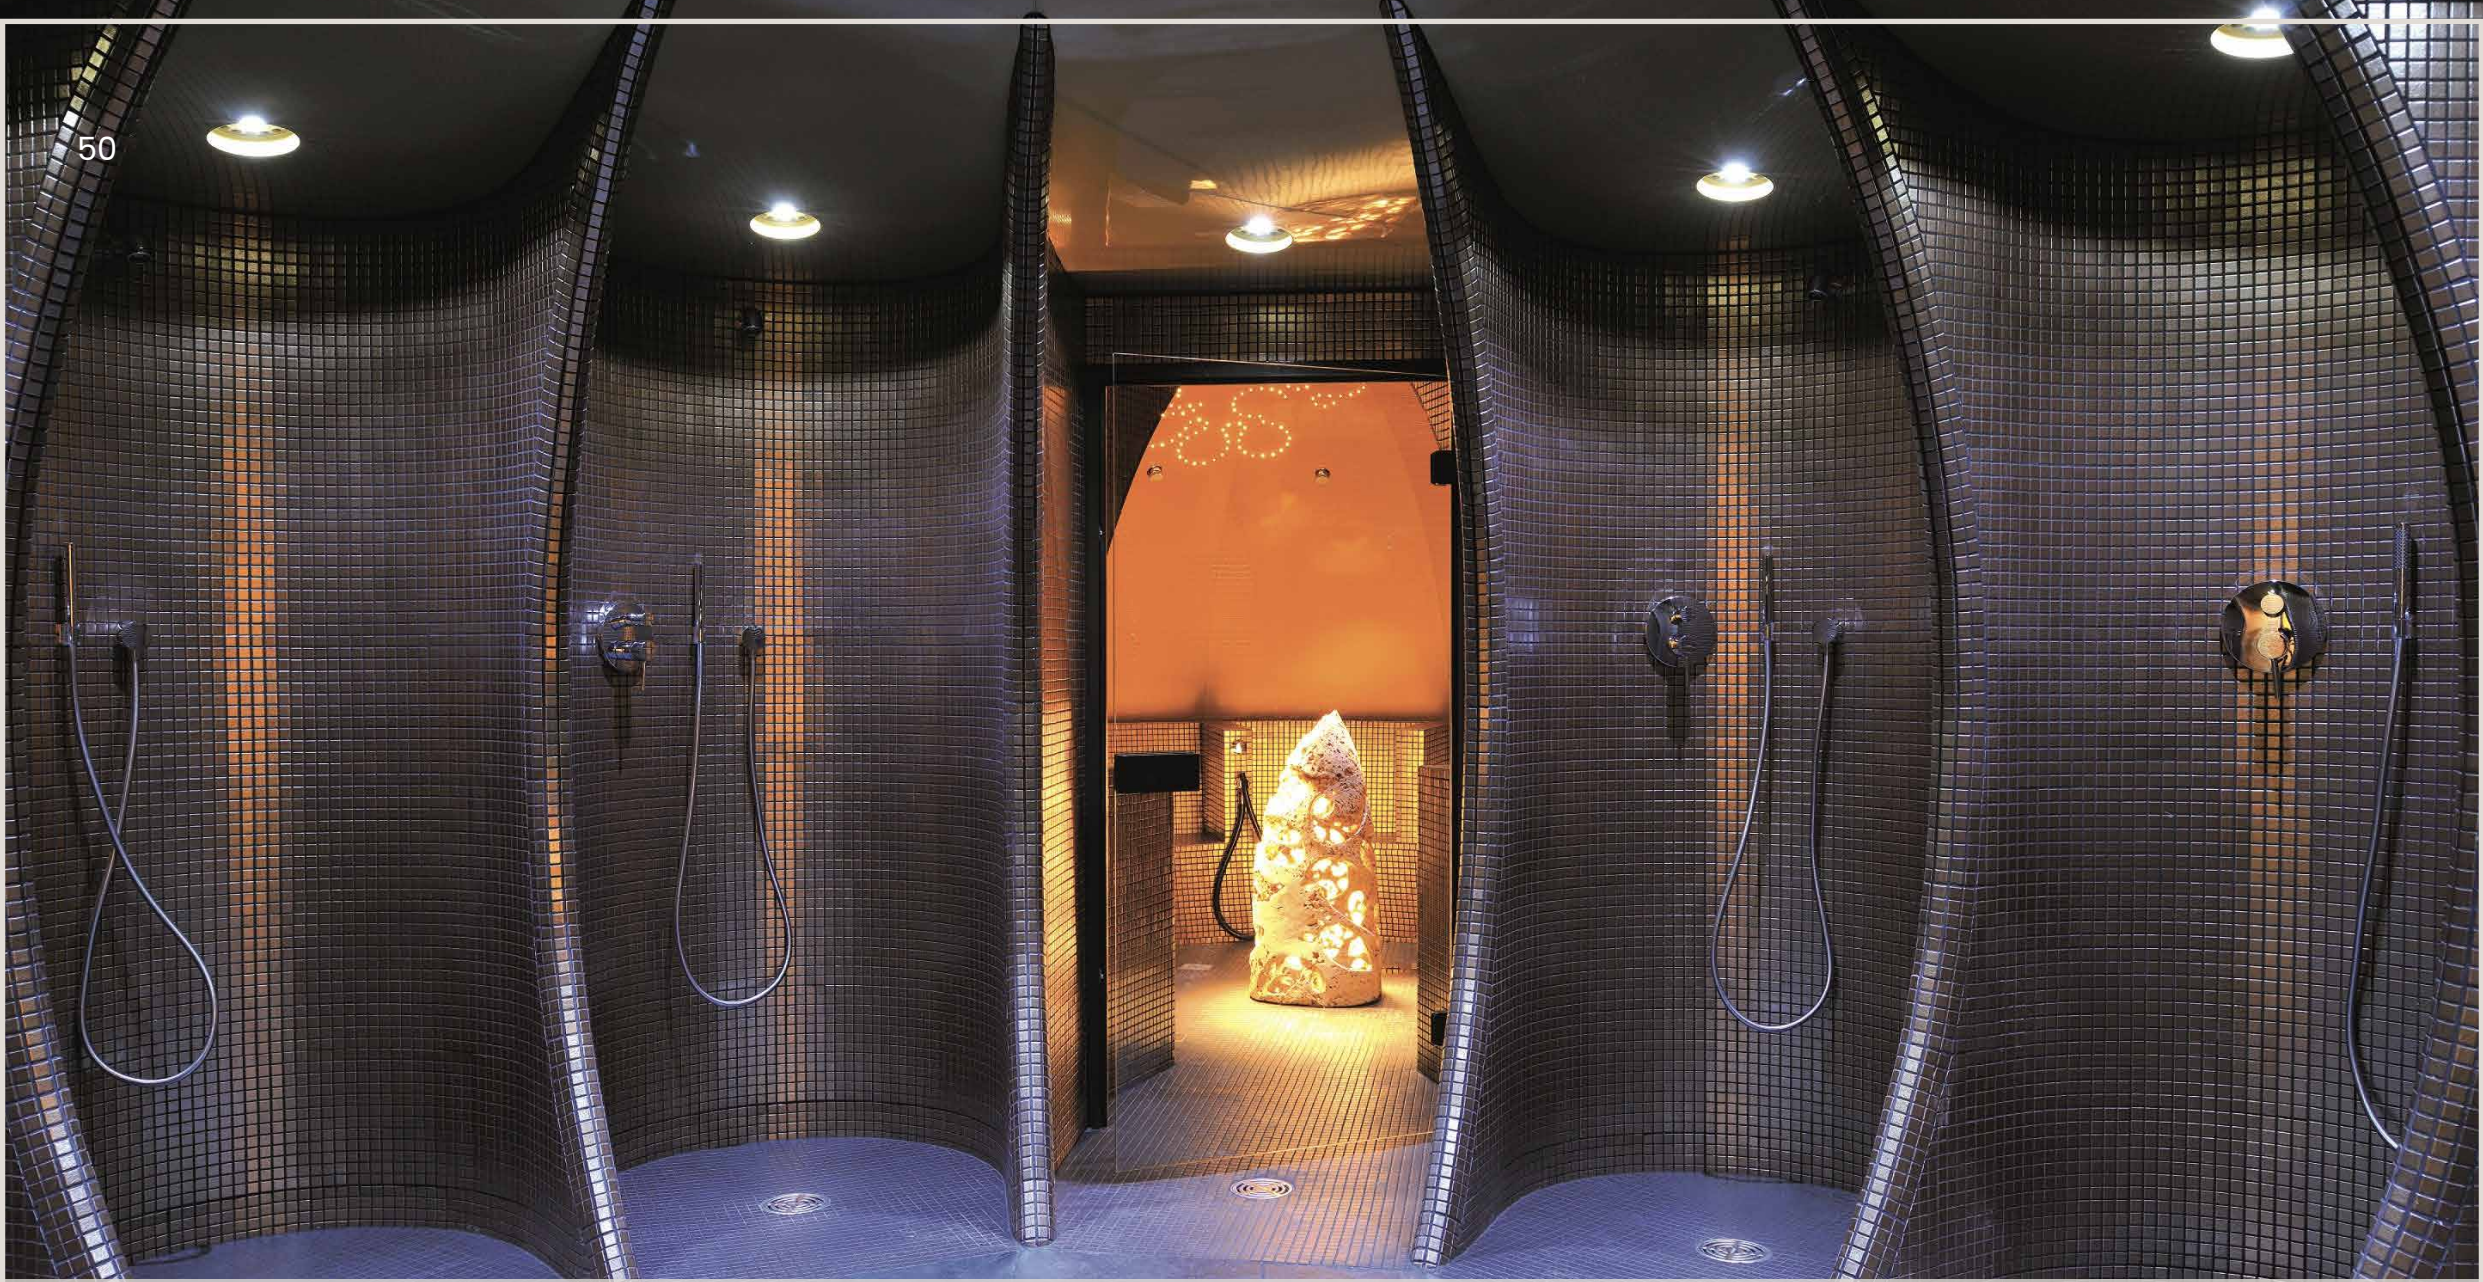

APPIANI MOSAIC COLLECTION