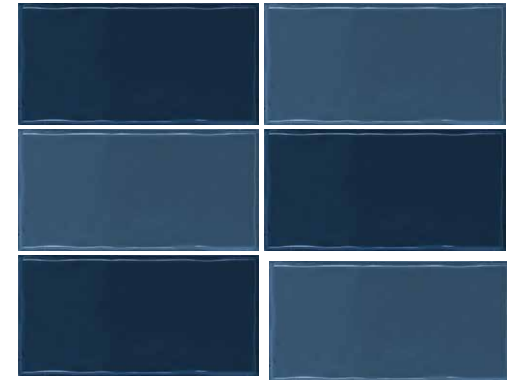

## TRENDY COLLECTION

Trendy Collection is white body ceramic tiles from Spain for wall surfaces

257

TRENDY COLLECTION

259

TRENDY COLLECTION

125x250 Trendy White (Matt+Gloss)

125x250 Trendy Blue (Matt+Gloss)