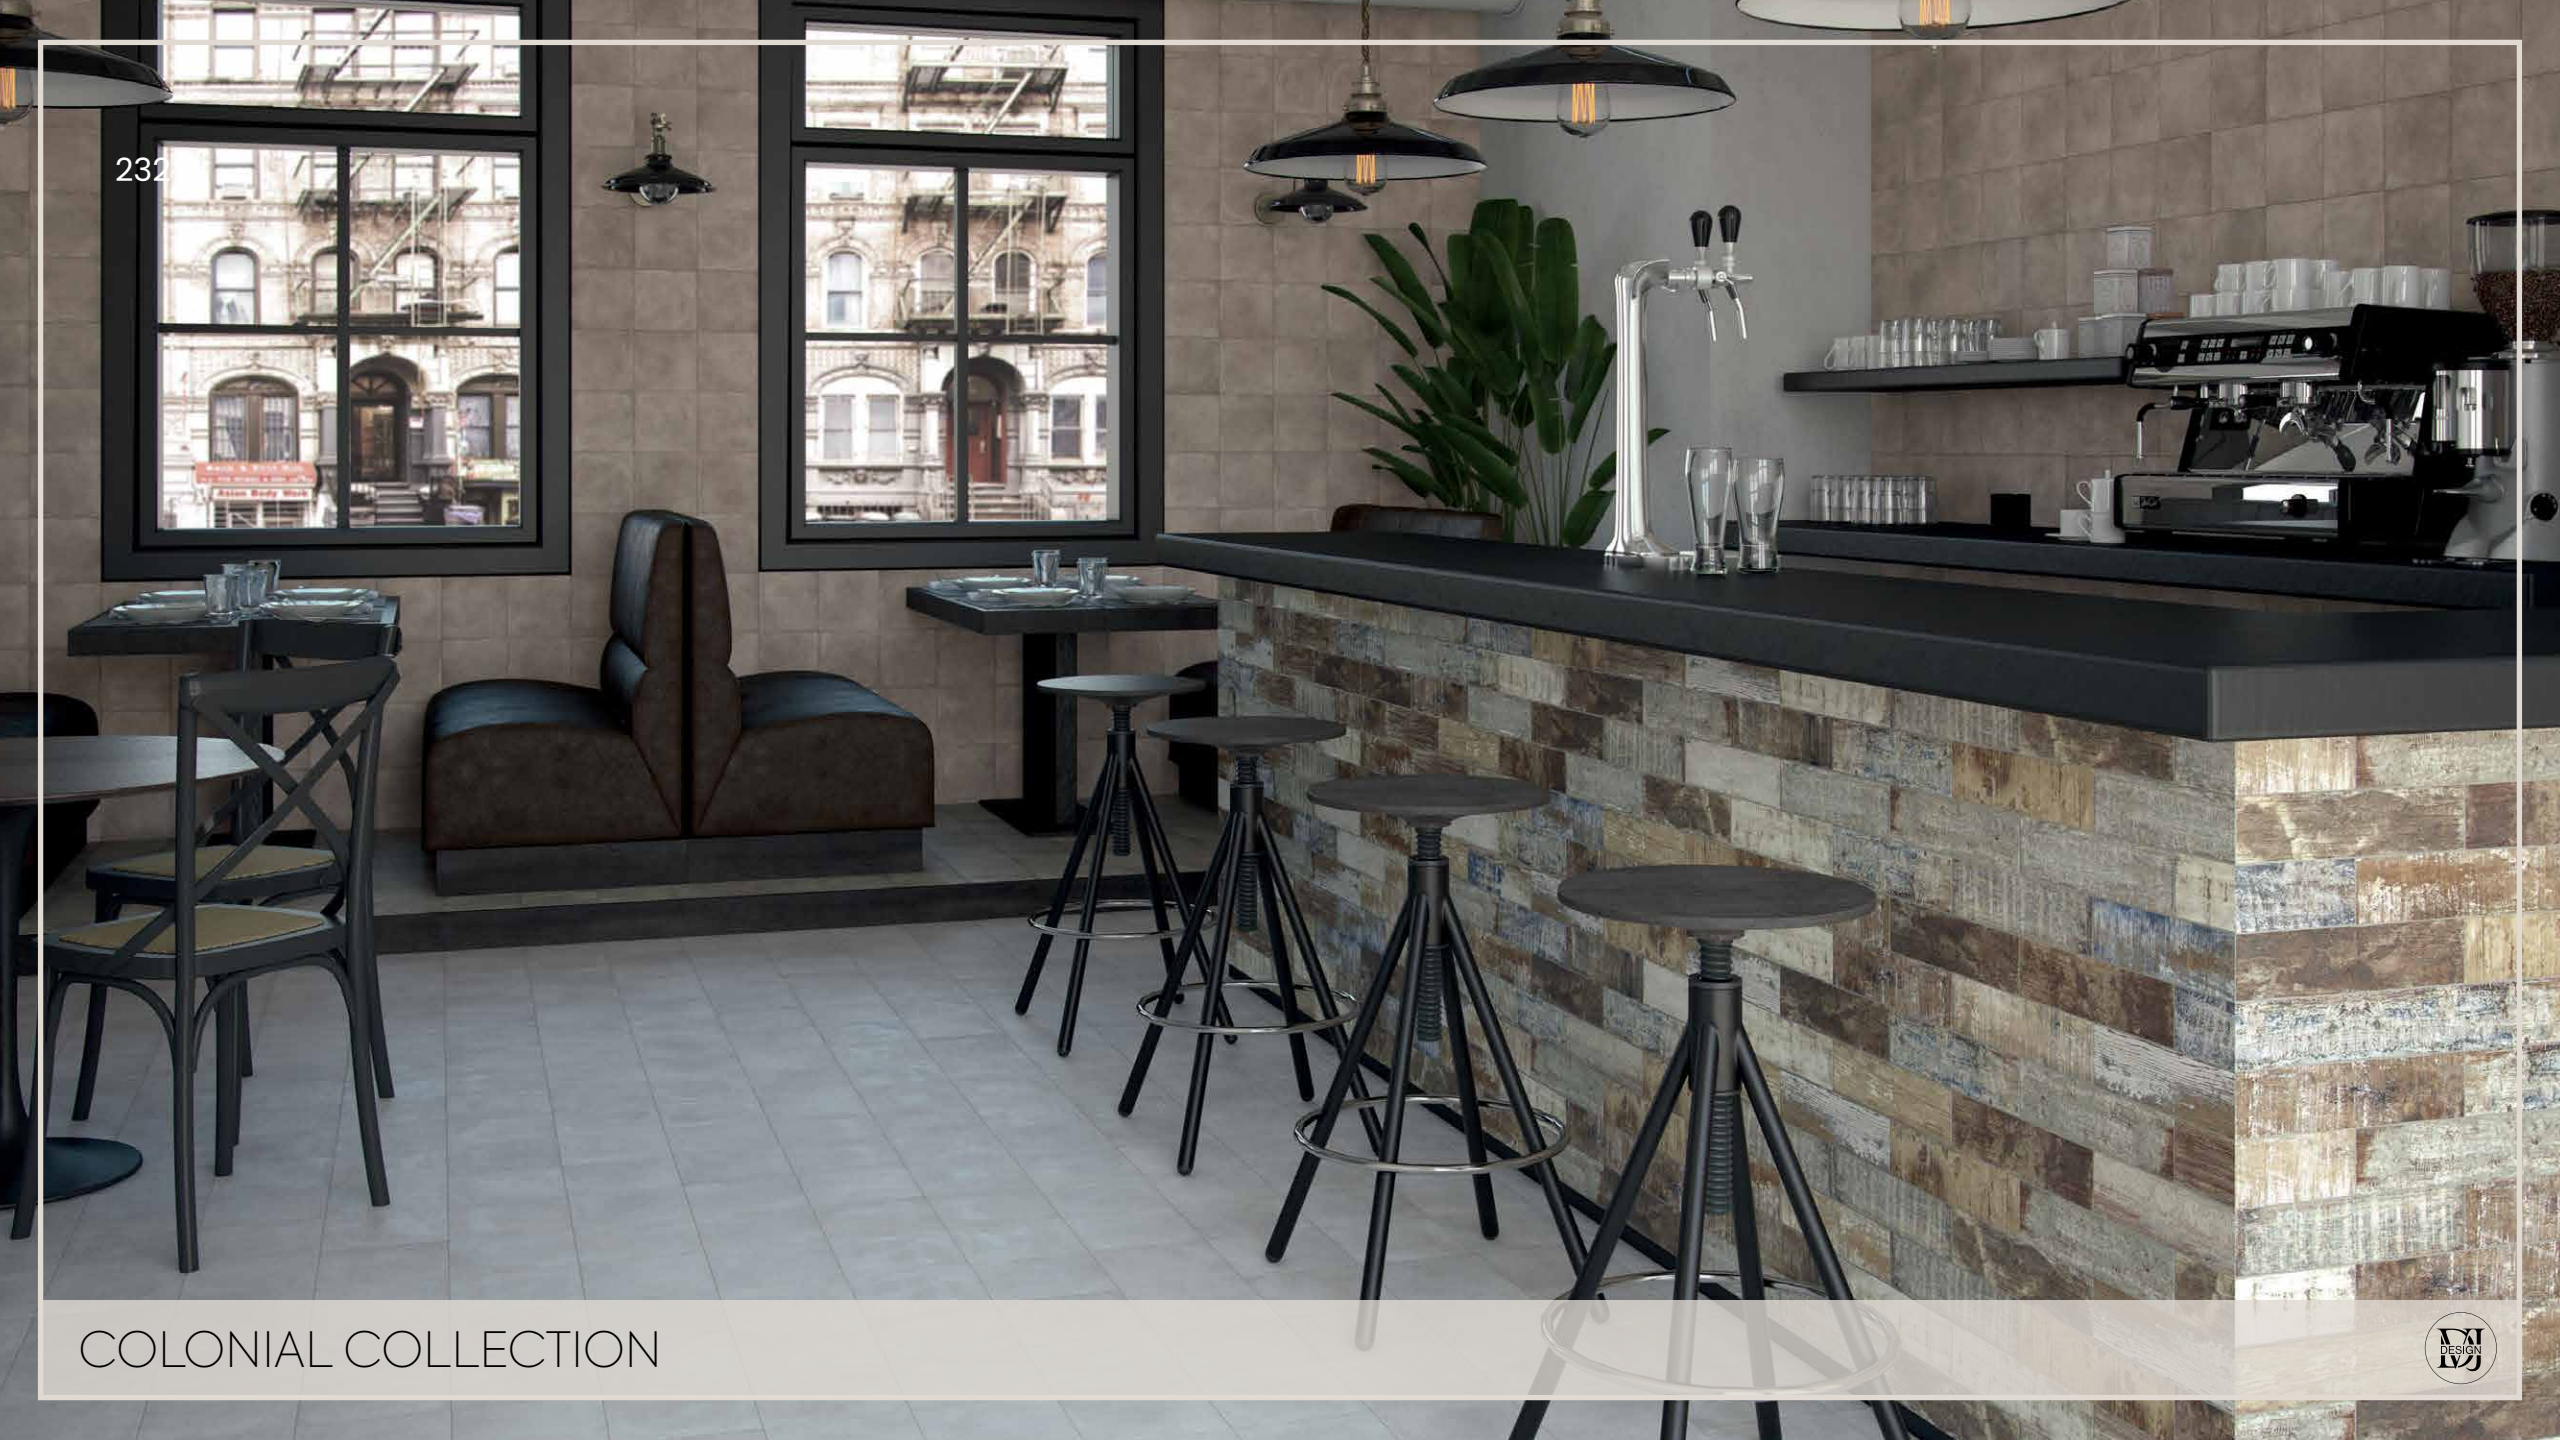

## COLONIAL COLLECTION

Colonial Collection is white body ceramic tiles from Spain for wall surfaces

COLONIAL COLLECTION

230

COLONIAL COLLECTION

231

COLONIAL COLLECTION

233