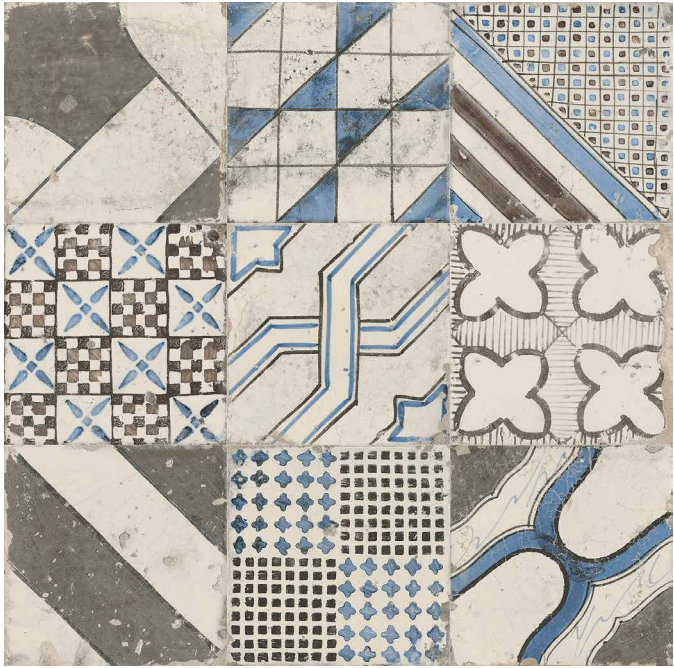

## MAJO 60 COLLECTION

Majo 60 Collection is porcelain tiles from Italy for wall & floor surfaces

204

MAJO 60 COLLECTION

(9 faces)

600x600 Majo 60

MAJO 60 COLLECTION

Colors	Application	Finish	Size/mm	Pc/Box	m <sup>2</sup> /Box	Kg/Box
1	Wall / Floor	Matt	600x600	3	1,08	24