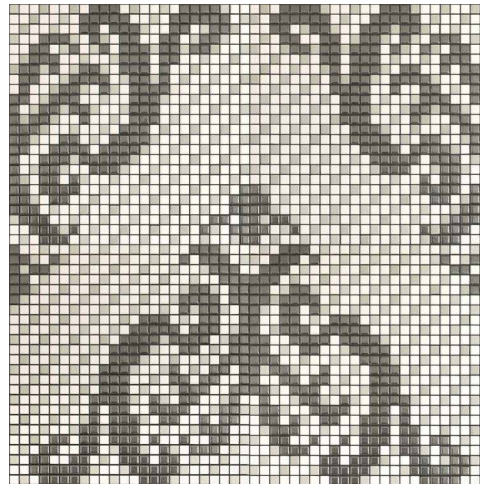

300X300 VENEZIANO 01