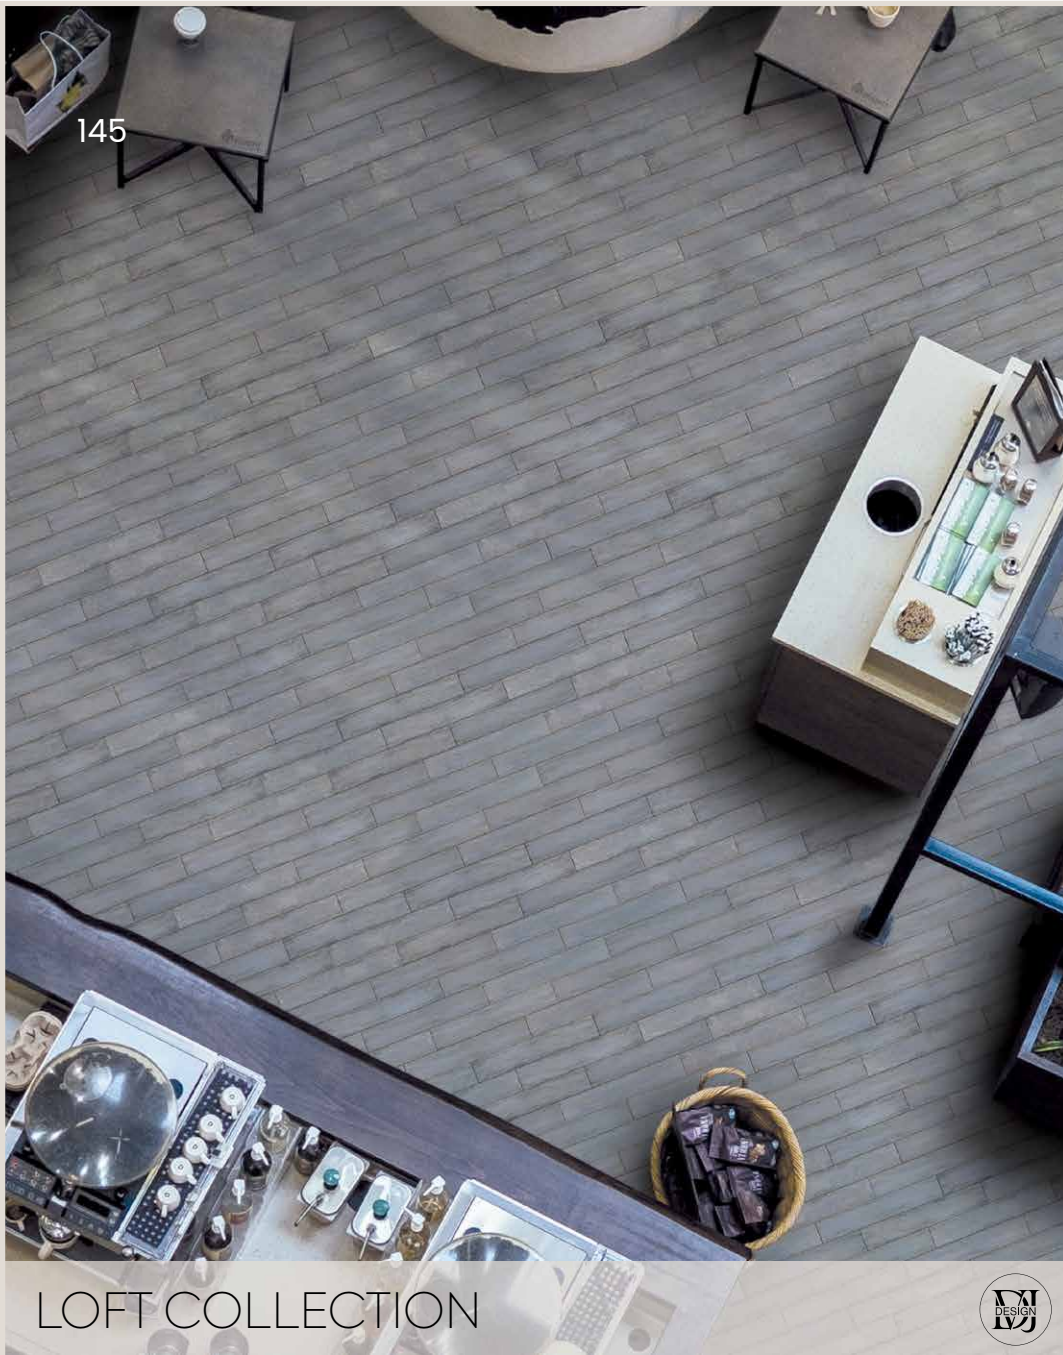

## LOFT COLLECTION

Loft Collection is Porcelain tiles from Spain for wall & floor surfaces

140

LOFT COLLECTION

144

LOFT COLLECTION

80x443 Loft Lake

80x443 Loft Sky