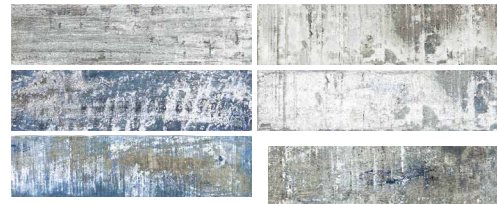

75x300 Colonial Marine Matt

75x300 Colonial White Brillo & Matt

75x300 Colonial Sky Matt

75x300 Colonial Jade Matt

75x300 Colonial Wood White Brillo & Matt

75x300 Colonial Wood Nature Brillo & Matt

Colors	Application	Finish	Size/mm	Pc/Box	m <sup>2</sup> /Box	Kg/Box
6	Wall	Matt / Gloss	75x300	22	0,50	16