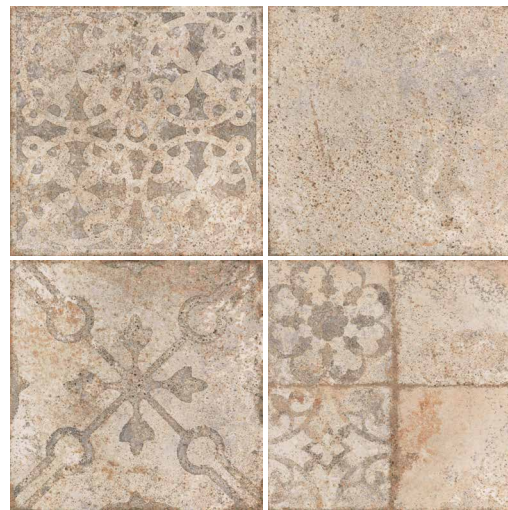

## LOIRE COLLECTION

Loire Collection is porcelain tiles from Spain for wall & floor surfaces

197

LOIRE COLLECTION

330x330  
Loire Plain

330x330  
Loire Mix

LOIRE COLLECTION

Colors	Application	Finish	Size/mm	Pc/Box	m <sup>2</sup> /Box	Kg/Box
1	Wall / Floor	Matt	330x330	9	1,00	19