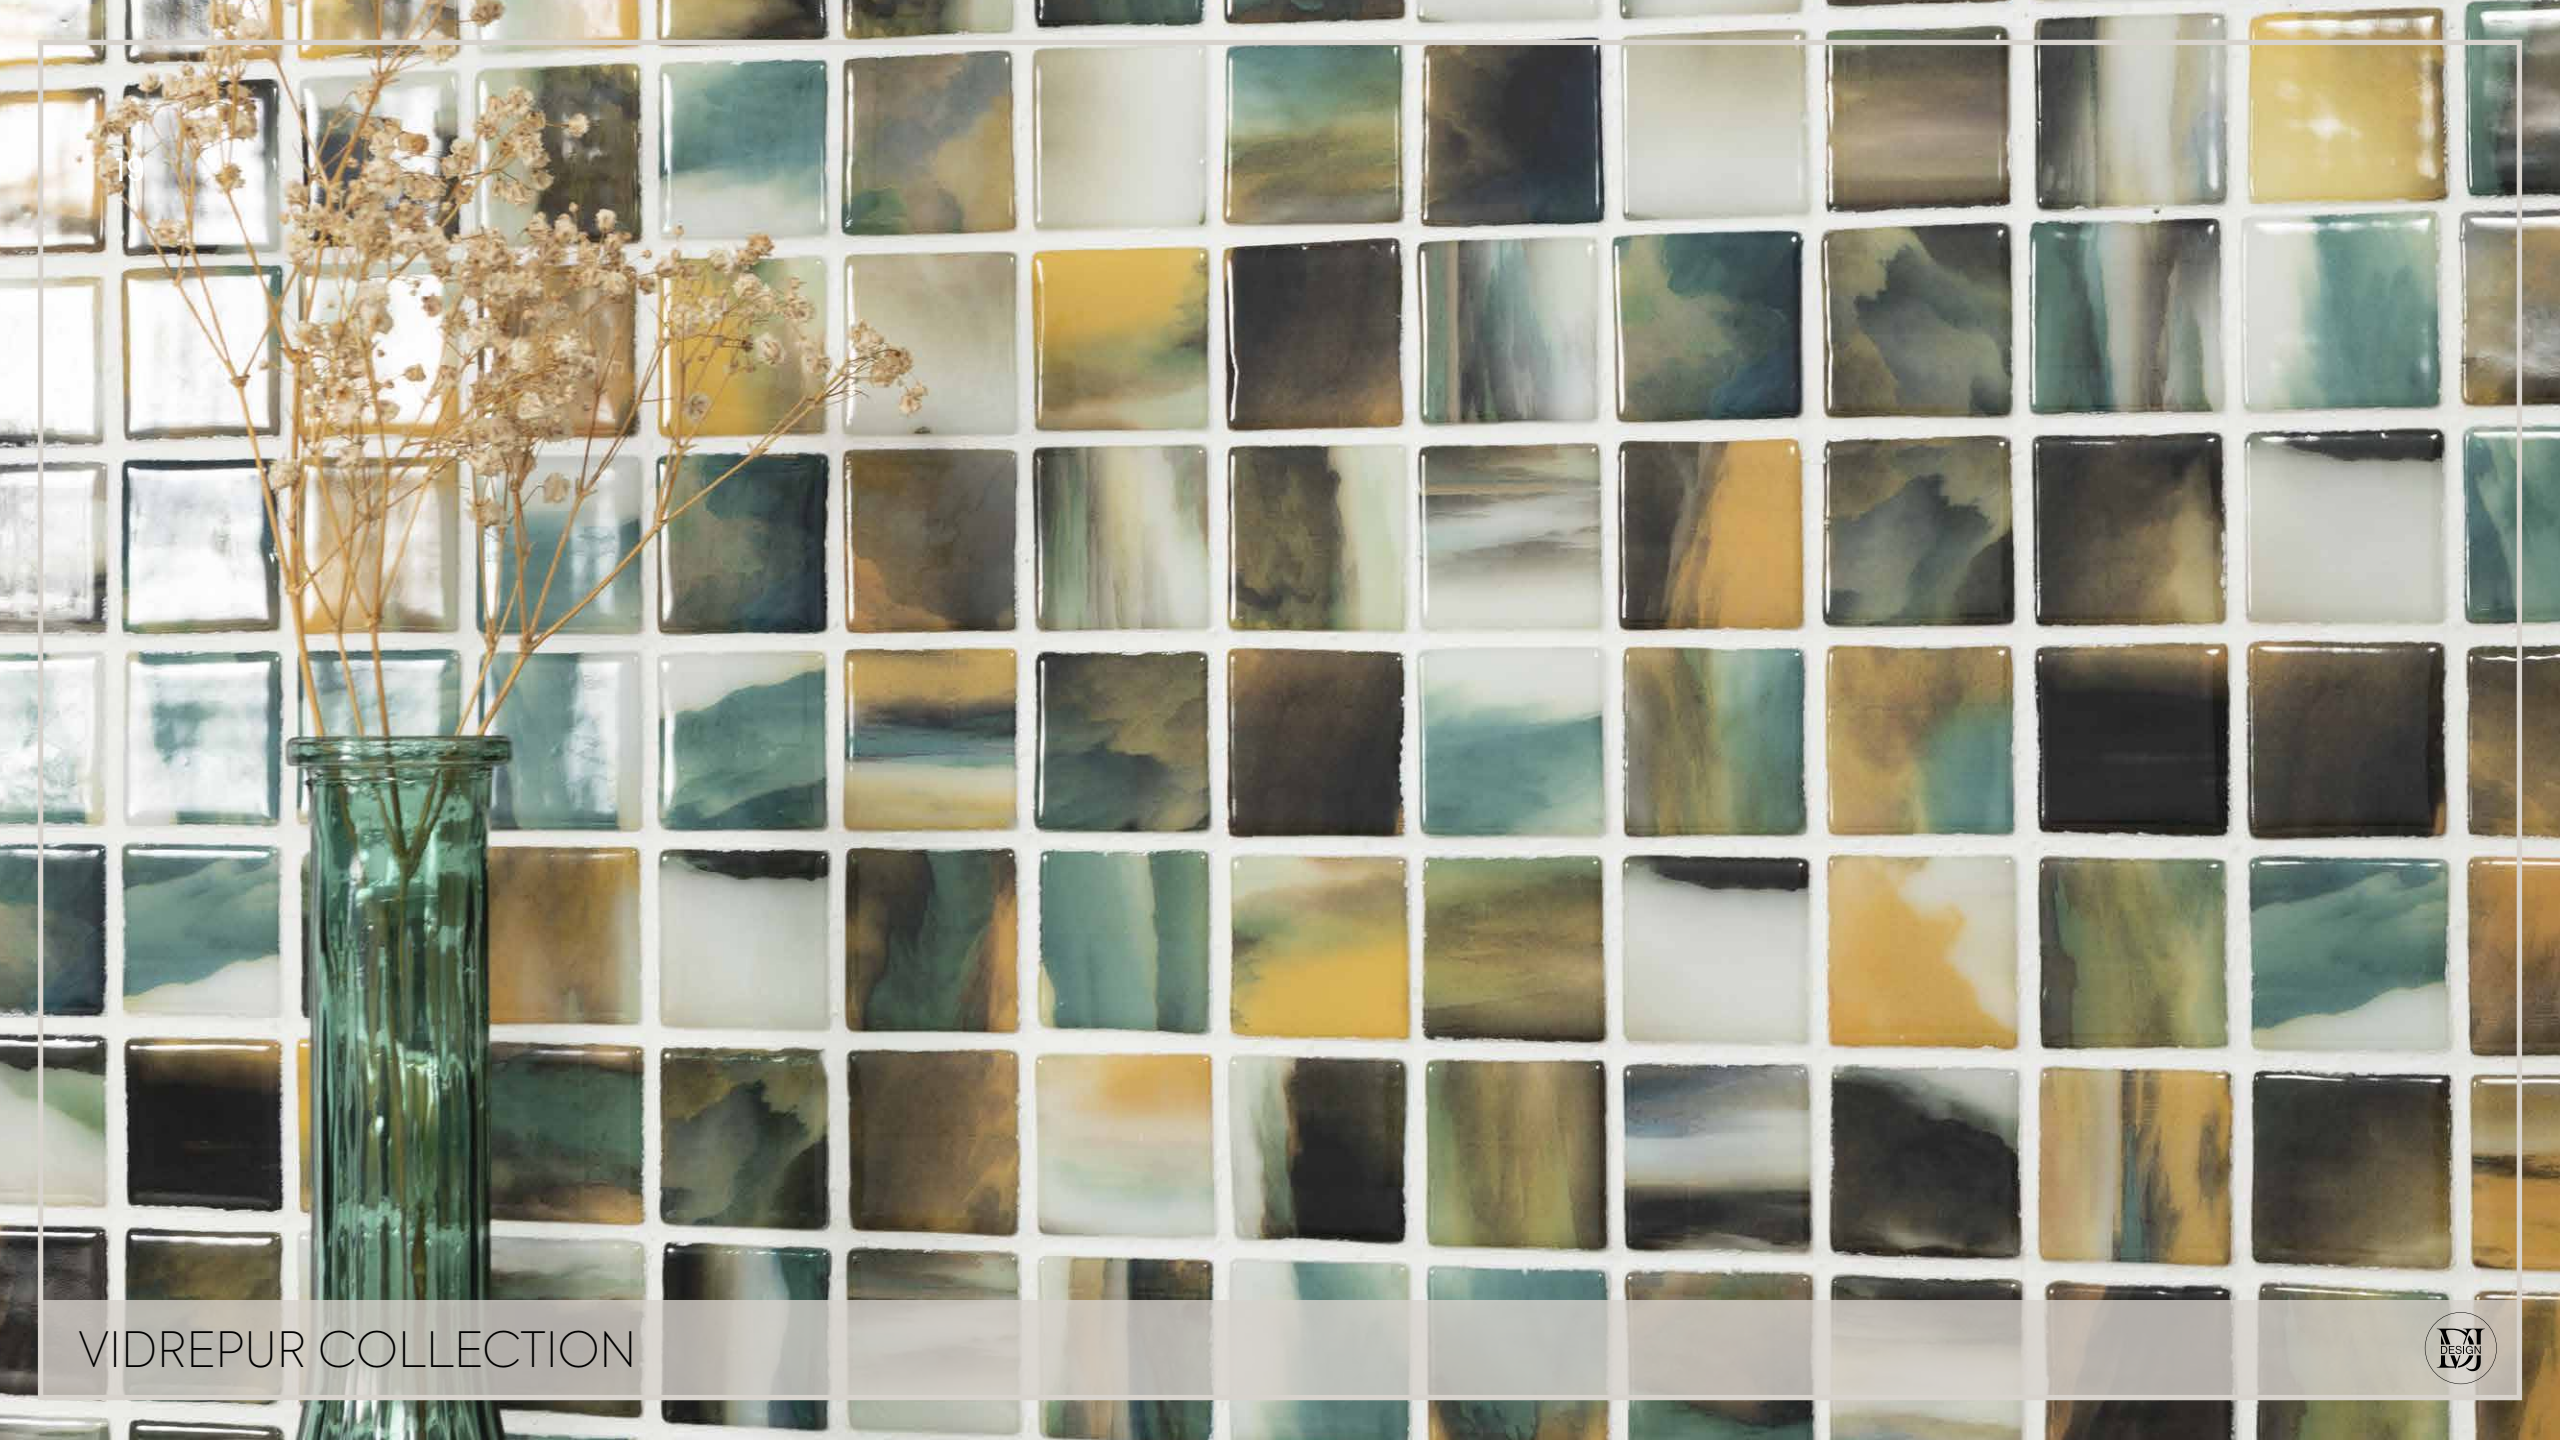

VIDREPUR COLLECTION