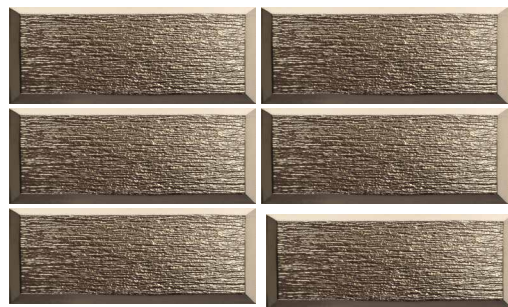

## FIGURES COLLECTION

Figures Collection is white body ceramic tiles from Spain for wall surfaces

269

FIGURES COLLECTION

270

FIGURES COLLECTION

271

100x250 Figures Bisell Zen Oro