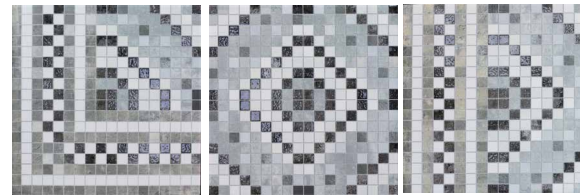

## TESELA COLLECTION

Tesela Collection is a porcelain tiles from Spain for wall & floor surfaces

TESELA COLLECTION

294

TESELA COLLECTION

TESELA COLLECTION

223x223  
Tesela Esquina  
Pietra

223x223  
Tesela Pietra