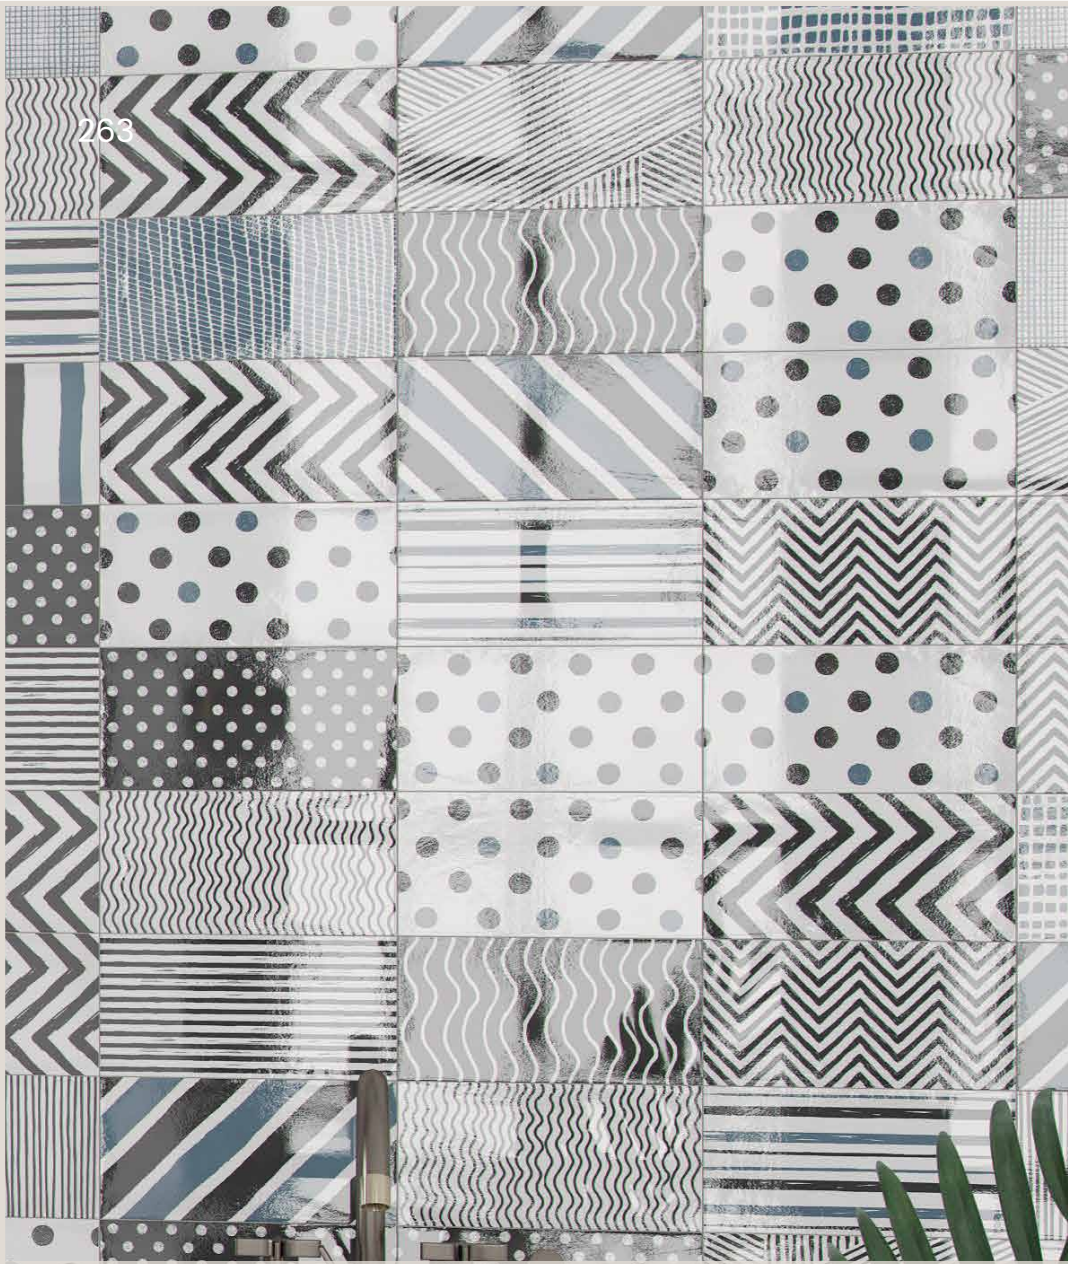

# ATMOSPHERE COLLECTION

Atmosphere Collection is white body ceramic tiles from Spain for wall surfaces

261

ATMOSPHERE COLLECTION

262

ATMOSPHERE COLLECTION

125x250 Atmosphere White

125x250 Atmosphere Black