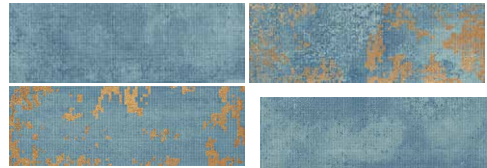

100x300 Gresite Blue

Colors	Application	Finish	Size/mm	Pc/Box	m²/Box	Kg/Box
3	Wall	Gloss	100x300	34	1,02	14