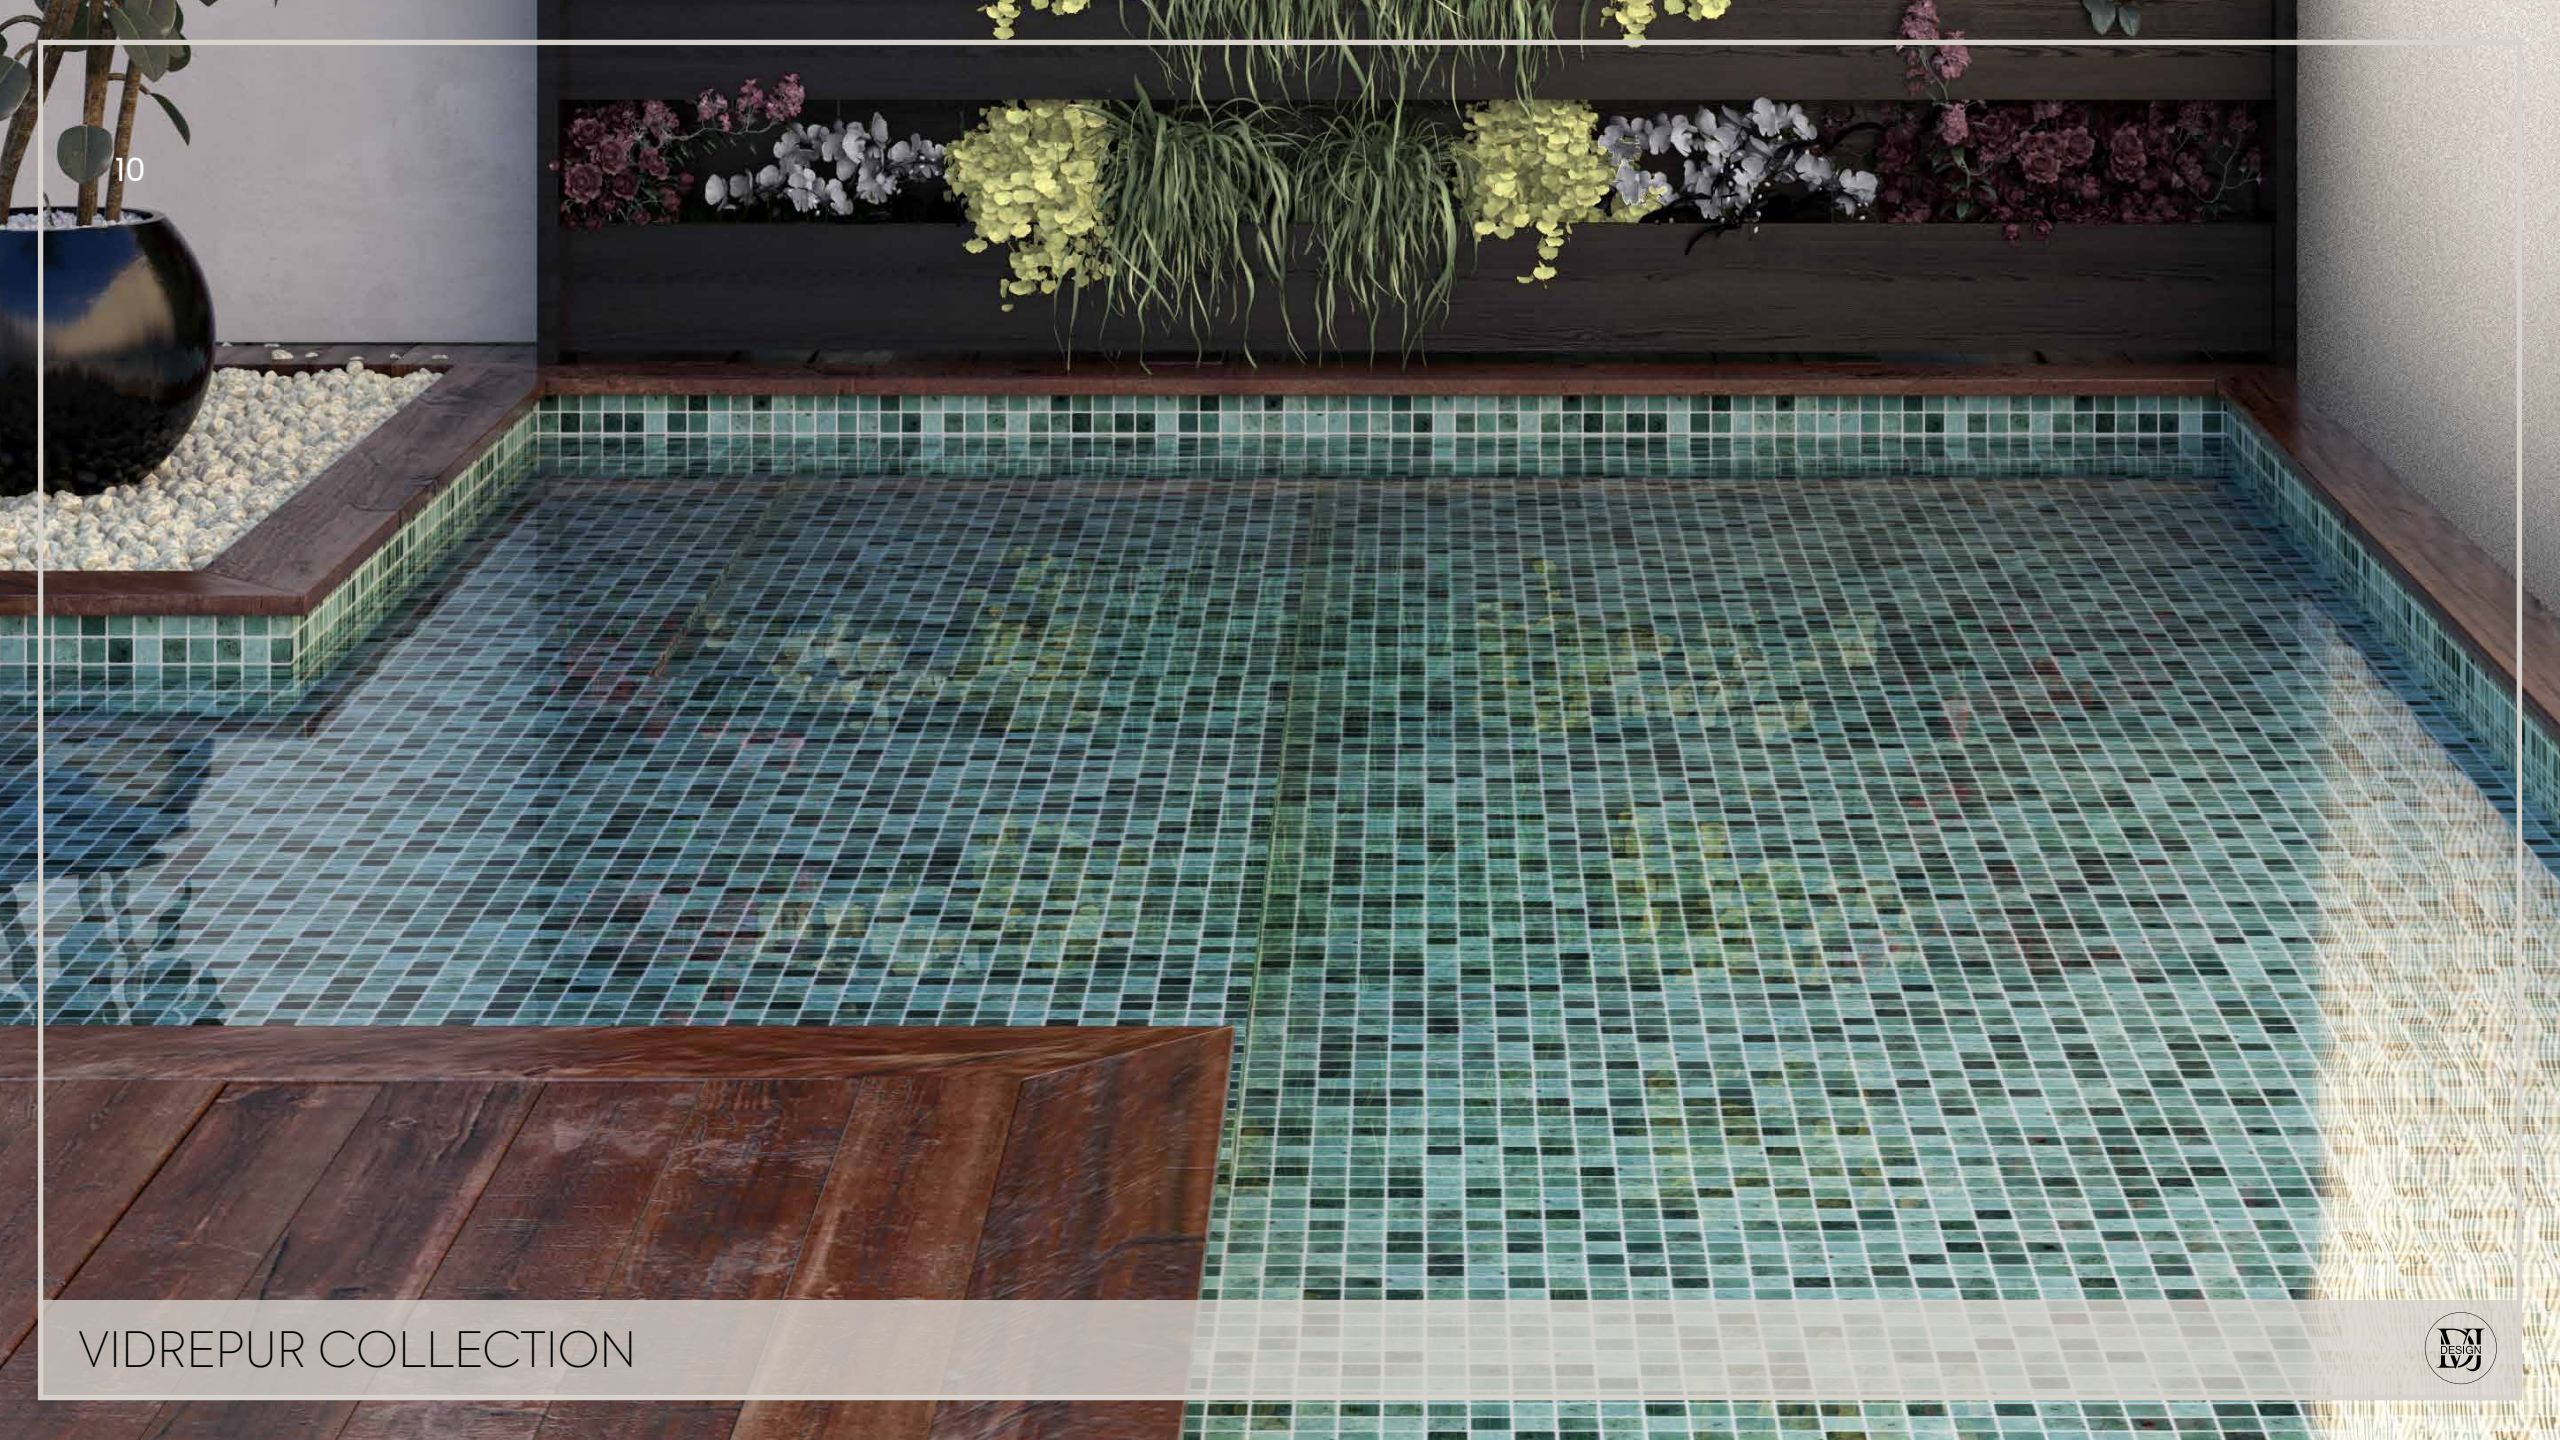

## VIDREPUR COLLECTION

Vidrepur Collection is Glass Mosaic tiles from Spain for Wall and Floor Surfaces

VIDREPUR COLLECTION

VIDREPUR COLLECTION

VIDREPUR COLLECTION

VIDREPUR COLLECTION

VIDREPUR COLLECTION

VIDREPUR COLLECTION