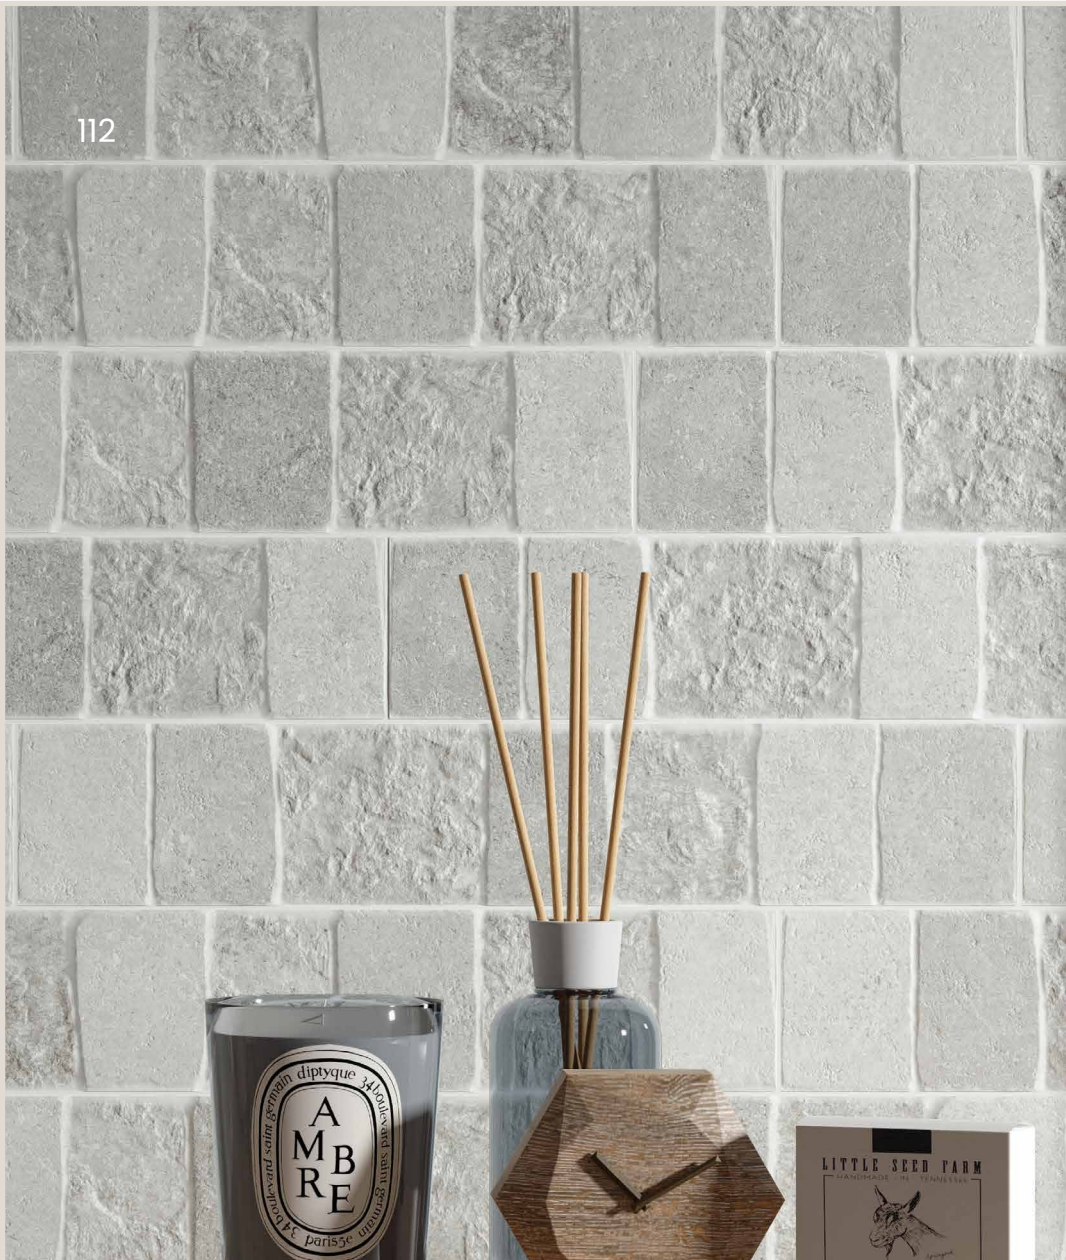

112

PIETRA RIGHE COLLECTION