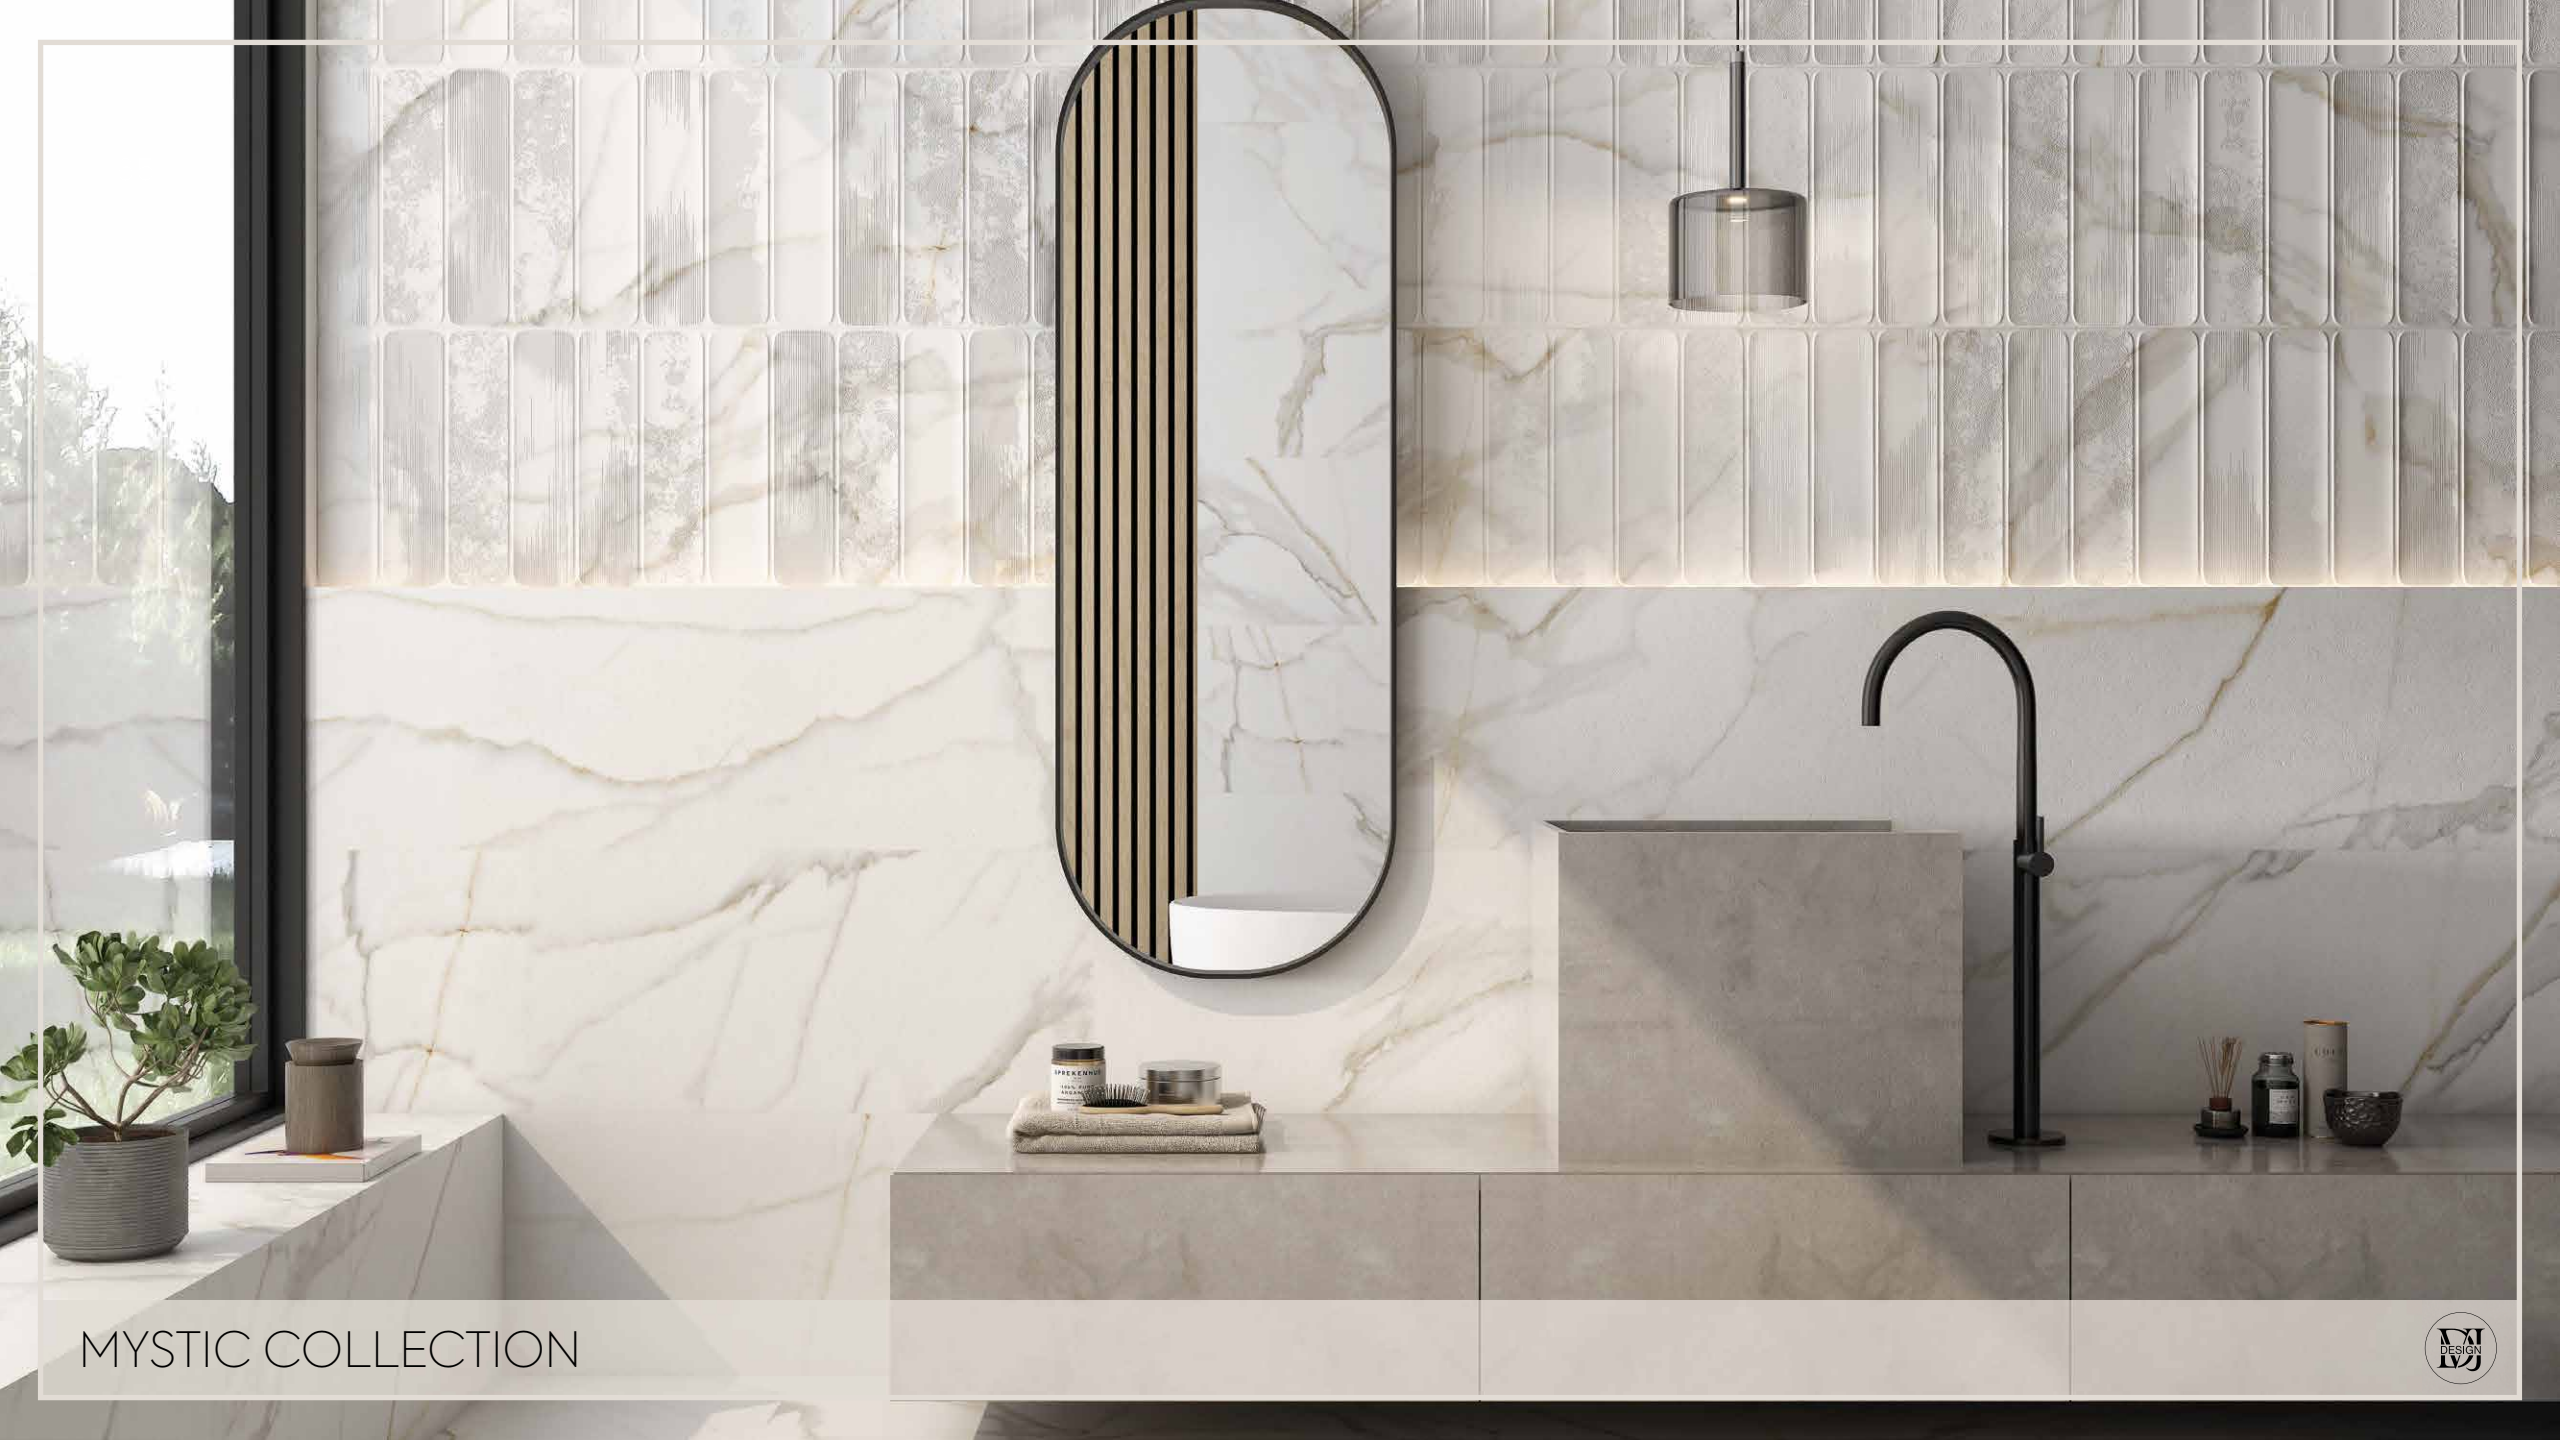

## MYSTIC COLLECTION

Mystic Collection is white body ceramic tiles from Spain for wall surfaces

MYSTIC COLLECTION

MYSTIC COLLECTION

400x1200 Borghini Gold Vecchio

400x1200 Borghini Concept Gold Vecchio

400x1200 Occitanie Beige Vecchio