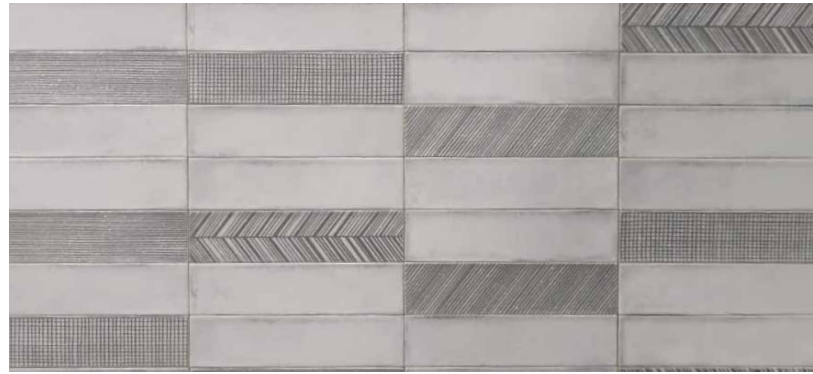

## ALCHIMA COLLECTION

Alchima Collection is white body ceramic tiles from Spain for wall surfaces

240

ALCHIMA COLLECTION

75x300 Alchima White

Colors	Application	Finish	Size/mm	Pc/Box	m <sup>2</sup> /Box	Kg/Box
1	Wall	Gloss	75x300	22	0,50	16