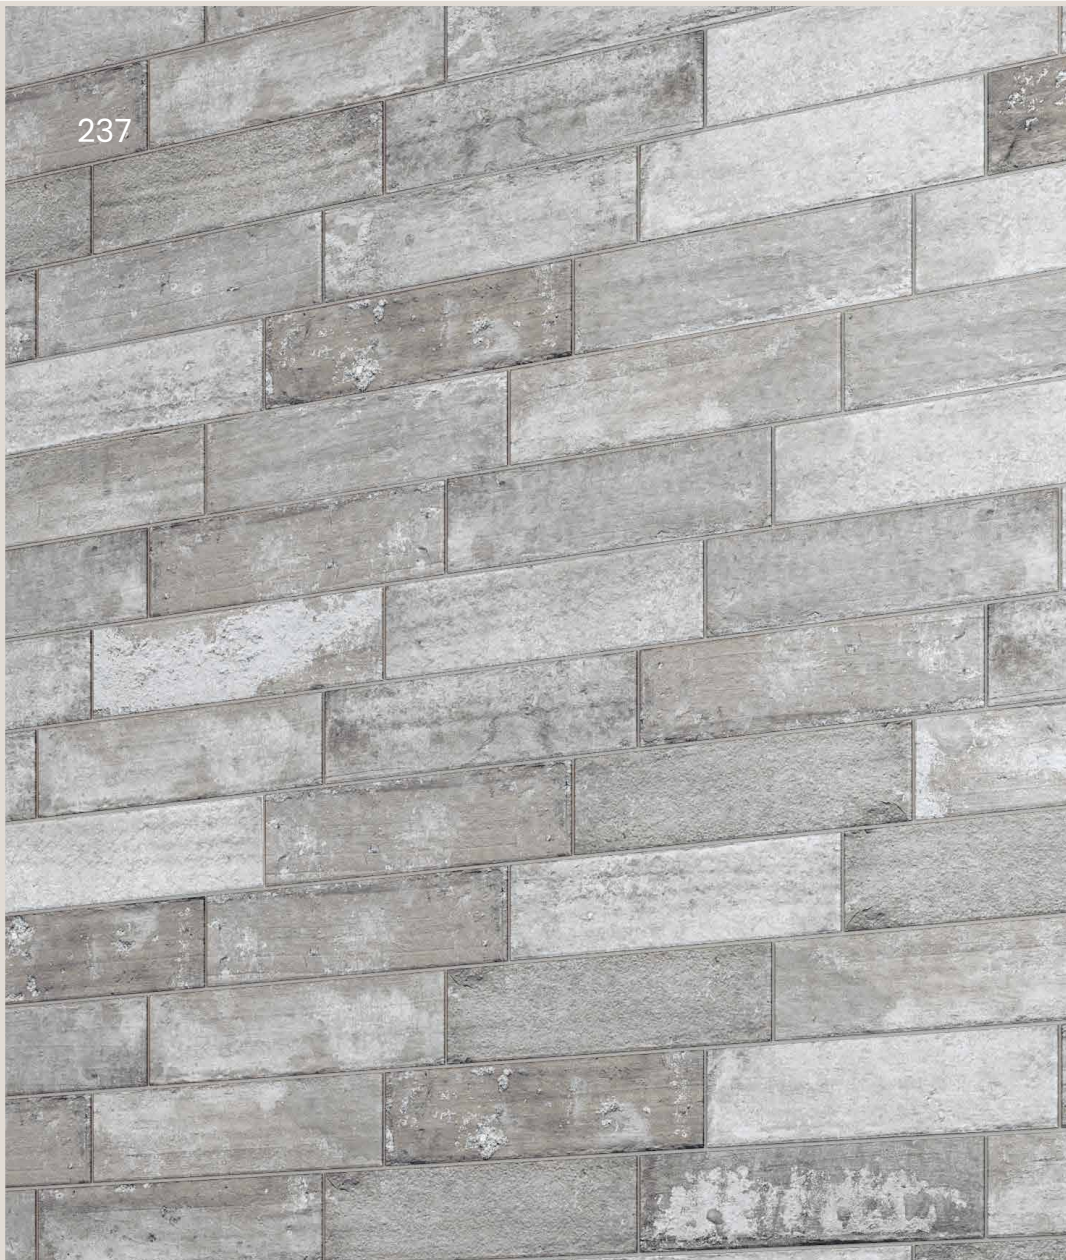

## ADOBE COLLECTION

Adobe Collection is porcelain tiles from Spain for wall & floor surfaces

235

ADOBE COLLECTION

237

75x280 Adobe Griss

75x280 Adobe Maroont

Colors	Application	Finish	Size/mm	Pc/Box	m <sup>2</sup> /Box	Kg/Box
2	Wall / Floor	Matt	75x280	48	1,00	25