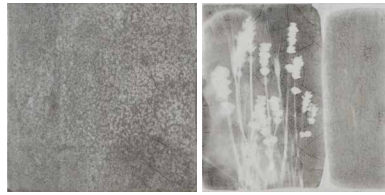

## SABINE COLLECTION

Clay Collection is porcelain tiles from Spain for wall & floor surfaces

289

SABINE COLLECTION

290

150x150  
Sabine Grey

150x150  
Sabine Lake Grey

150x150  
Sabine Green